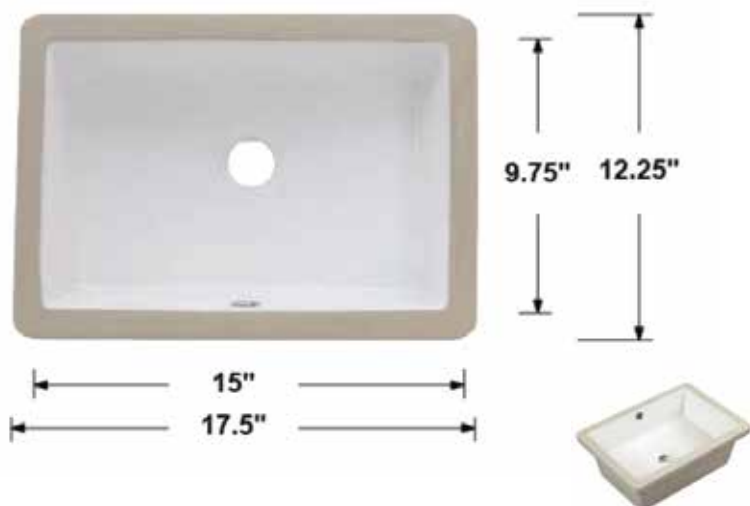

TCF-1712

Overall Dimensions: 17.5" x 12.25" x 6.75"
Inside Dimensions: 15" x 9.75" x 4.5"
Drain Size: 1.75"
Installation Type: Undermount
Bowl Shape: Rectangular
Material: Ceramic
Overflow: Front Side Overflow
Template: Included