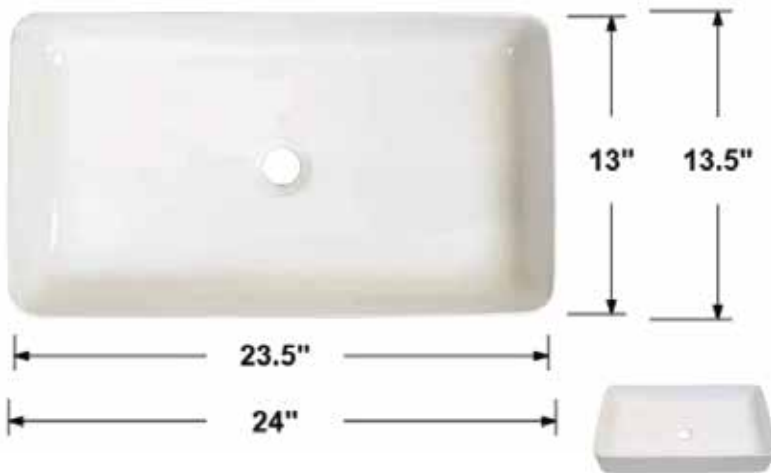

TCFV200

Overall Dimensions: 24" x 13.5" x 4.5"
Inside Dimensions: 23.5" x 13" x 3.5"
Drain Size: 1.75"
Installation Type: Vessel
Bowl Shape: Rectangular
Material: Ceramic
Overflow: Without
Template: Without