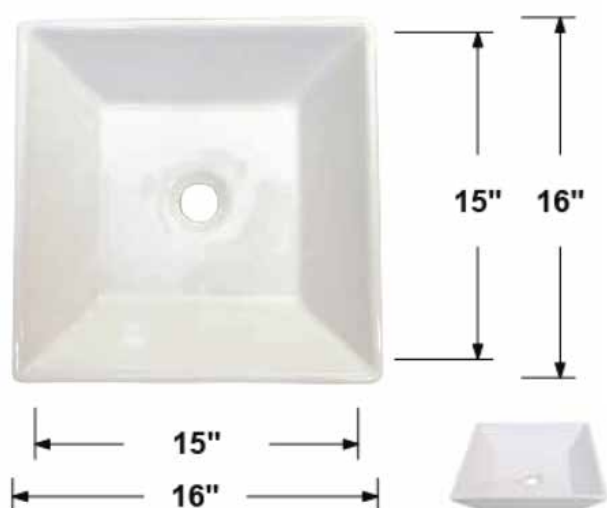

TCF-VX5

Overall Dimensions: 16" x 16" x 4.5"
Inside Dimensions: 15" x 15" x 3.5"
Drain Size: 1.75"
Installation Type: Vessel
Bowl Shape: Rectangular
Material: Ceramic
Overflow: Without
Template: Without