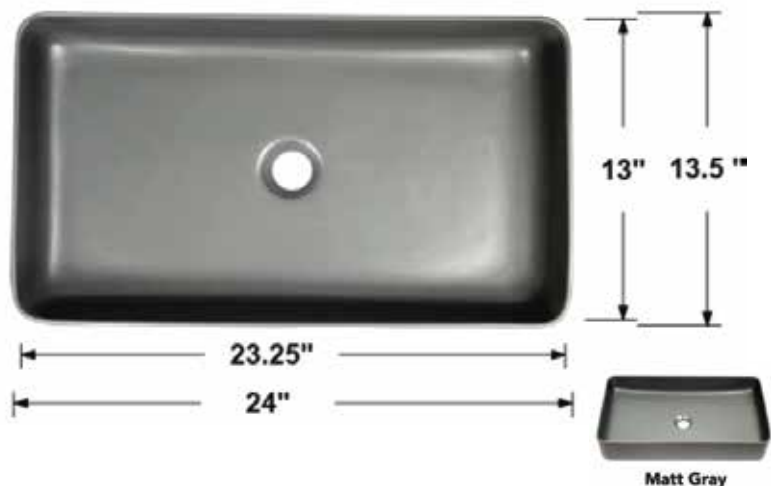

TCFV300

Overall Dimensions: 24" x 13.5" x 4.5"
Inside Dimensions: 23.5" x 13" x 3.5"
Drain Size: 1.75"
Installation Type: Vessel
Bowl Shape: Rectangular
Material: Ceramic
Overflow: Without
Template: Without