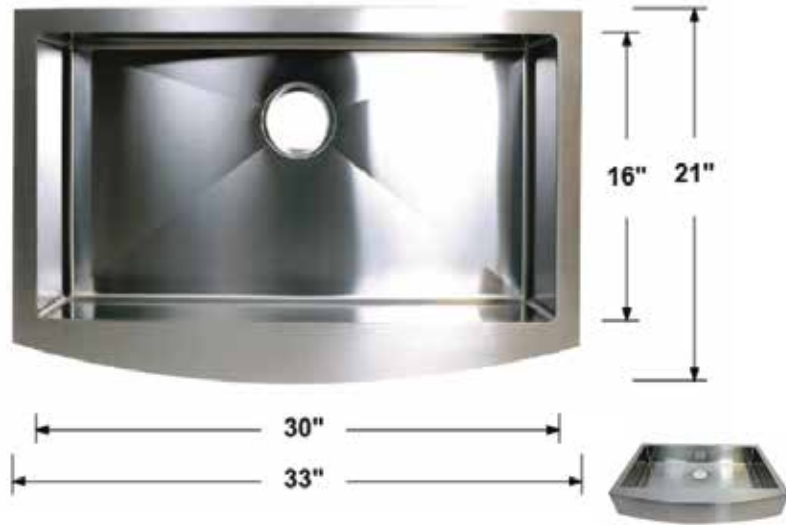

Overall Dimensions: 32" x 19.5" x 9.5"
 Inside Dimensions: 29.5" x 17" x 9"
 Drain Size: 3.5"
 Installation Type: Undermount
 Inside Corner: Curved (Radius: R10)

Material: Granite Composite (Granite 80%, Acrylic 20%)
 Overflow: Without
 Template: Included
 Clips: Included

TCF-TM-FARM-33-SINGLE

Overall Dimensions: 33" x 21" x 10"
 Inside Dimensions: 30" x 16" x 9.5"
 Apron Height: 9"
 Sink Depth: 9.5"
 Drain Size: 3.5"
 Installation Type: Farmhouse / Undermount
 Finish: Brushed Nickel
 Inside Corner: Curved (Radius: R10)
 Material: 304 Stainless Steel
 Thickness: 16 Gauge
 Overflow: Without
 Template: Included
 Clips: Without

TCF-TM-FARM-36-SINGLE

Overall Dimensions: 36" x 21" x 10"
 Inside Dimensions: 33" x 16" x 9.5"
 Apron Height: 9"
 Sink Depth: 9.5"
 Drain Size: 3.5"
 Installation Type: Farmhouse / Undermount
 Finish: Brushed Nickel
 Inside Corner: Curved (Radius: R10)
 Material: 304 Stainless Steel
 Thickness: 16 Gauge
 Overflow: Without
 Template: Included
 Clips: Without

TCF-FH-FARM-ZERO32

Overall Dimensions: 32.75" x 20" x 10"
 Inside Dimensions: 29.75" x 16" x 9.5"
 Apron Height: 10"
 Sink Depth: 9.5"
 Drain Size: 3.5"
 Installation Type: Farmhouse / Undermount
 Finish: Brushed Nickel
 Inside Corner: Curved (Radius: R10)
 Material: 304 Stainless Steel
 Thickness: 16 Gauge
 Overflow: Without
 Template: Included
 Clips: Without