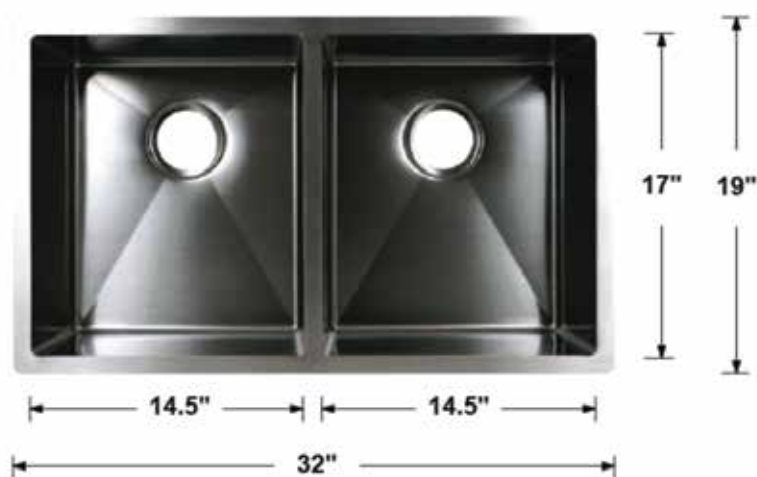

TCF-MA-ZERO-5050

Overall Dimensions: 32" x 19" x 10.5"
Inside Dimensions: 30" x 17" x 10"
Drain Size: 3.5"
Installation Type: Undermount
Finish: Brushed Nickel
Inside Corner: Curved (Radius: R10) / Zero Radius (R0)
Material: 304 Stainless Steel
Thickness: 16 Gauge
Overflow: Without
Template: Without
Clips: Without