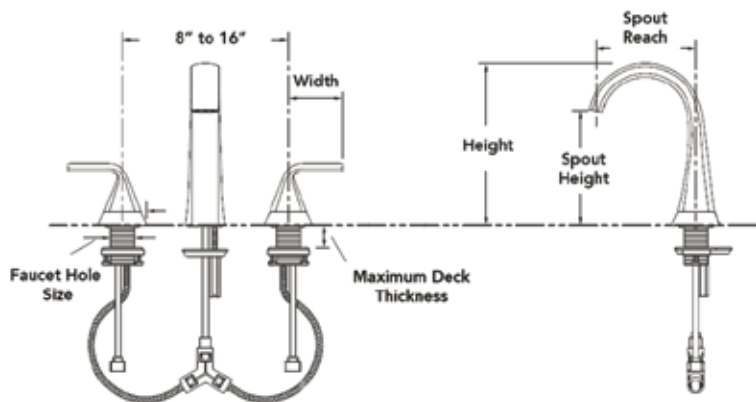

*For Widespread Faucets