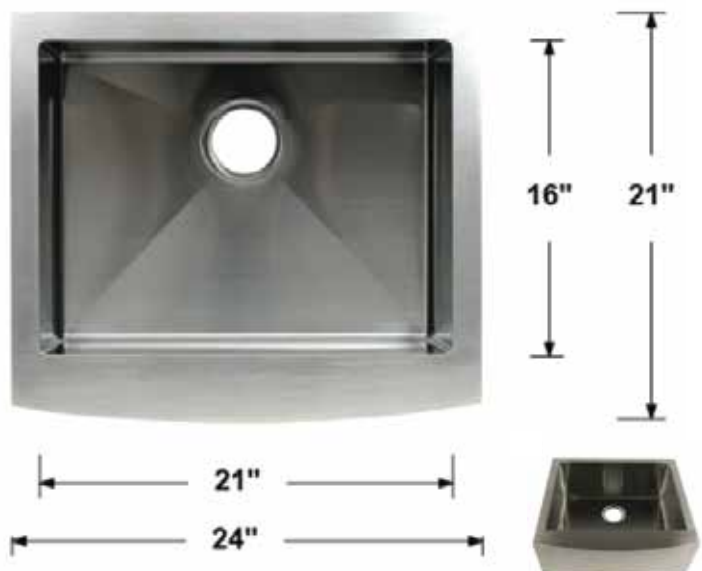

Overall Dimensions: 32" x 19.5" x 9.5"
 Inside Dimensions: 29.5" x 17" x 9"
 Drain Size: 3.5"
 Installation Type: Undermount
 Inside Corner: Curved (Radius: R10)

Material: Granite Composite (Granite 80%, Acrylic 20%)
 Overflow: Without
 Template: Included
 Clips: Included

TCF-TR-ZERO-Single

Overall Dimensions: 30" x 18" x 10.5"
 Inside Dimensions: 28" x 16" x 10"
 Drain Size: 3.5"
 Installation Type: Undermount
 Finish: Brushed Nickel
 Inside Corner: Zero Radius (R0)
 Material: 304 Stainless Steel
 Thickness: 16 Gauge
 Overflow: Without
 Template: Without
 Clips: Without

FARMHOUSE APRON FRONT STAINLESS STEEL SINK

TCF-TR-FARM-UTILITY

Overall Dimensions: 24" x 21" x 10"
 Inside Dimensions: 21" x 16" x 9.5"
 Apron Height: 9"
 Sink Depth: 9.5"
 Drain Size: 3.5"
 Installation Type: Farmhouse / Undermount
 Finish: Brushed Nickel
 Inside Corner: Curved (Radius: R10)
 Material: 304 Stainless Steel
 Thickness: 16 Gauge
 Overflow: Without
 Template: Included
 Clips: Without