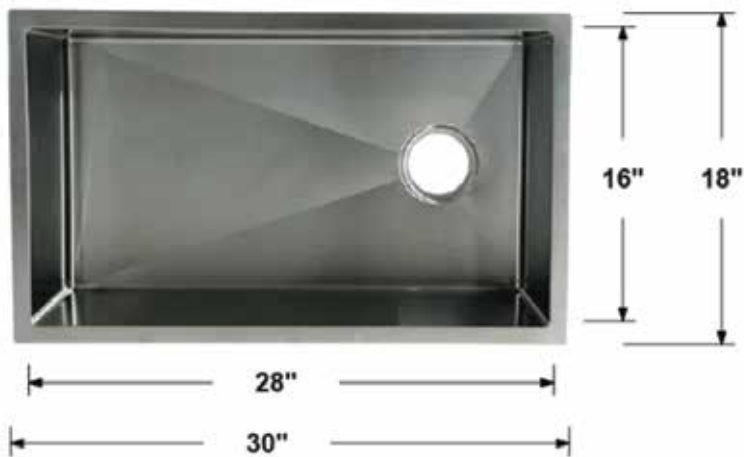

TCF-ML-ZERO-200

Overall Dimensions: 30" x 18" x 9.5"
Inside Dimensions: 28" x 16" x 9"
Drain Size: 3.5"
Installation Type: Undermount
Finish: Brushed Nickel
Inside Corner: Curved (Radius: R10)
Material: 304 Stainless Steel
Thickness: 16 Gauge
Overflow: Without
Template: Without
Clips: Without