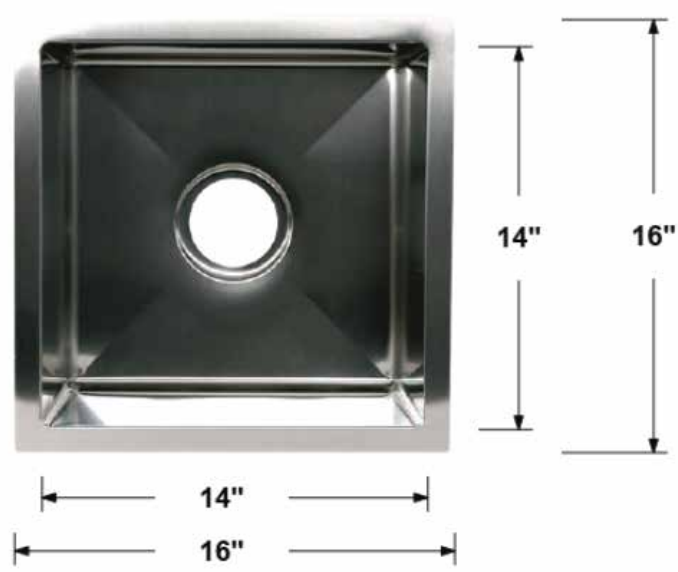

TCF-H25

Overall Dimensions: 16" x 16" x 8.5"
Inside Dimensions: 14" x 14" x 8"
Drain Size: 3.5"
Installation Type: Undermount
Bowl Shape: Rectangular
Finish: Brushed Nickel
Inside Corner: Curved (Radius: R10)
Material: 304 Stainless Steel
Thickness: 16 Gauge
Overflow: Without
Template: Without