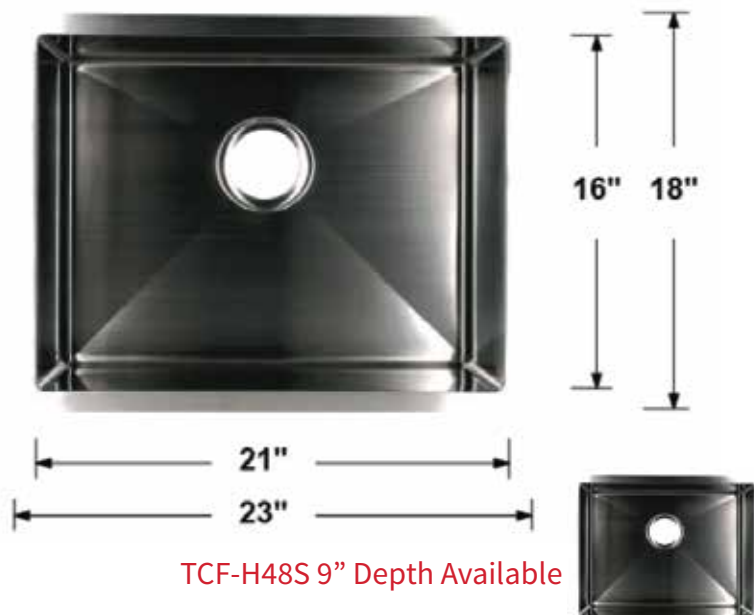

TCF-H48S 9" Depth Available

TCF-NC-ZERO-101

Overall Dimensions: 23" x 18" x 10.5"
Inside Dimensions: 21" x 16" x 10"
Drain Size: 3.5"
Installation Type: Undermount
Finish: Brushed Nickel
Inside Corner: Curved (Radius: R10) / Zero Radius (R0)
Material: 304 Stainless Steel
Thickness: 16 Gauge
Overflow: Without
Template: Without
Clips: Without