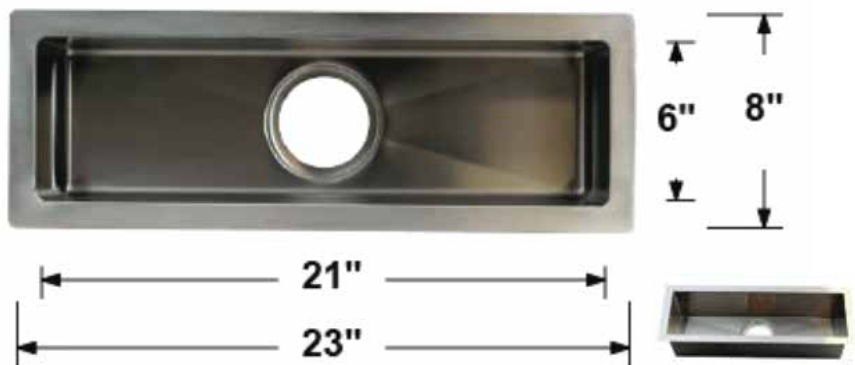

LS-H12 Zero Radius Version

TCF-H12R

Overall Dimensions: 23" x 8" x 6.5"
Inside Dimensions: 21" x 6" x 6"
Drain Size: 3.5"
Installation Type: Undermount
Finish: Brushed Nickel
Inside Corner: Curved (Radius: R10)
Material: 304 Stainless Steel
Thickness: 16 Gauge
Overflow: Without
Template: Included
Clips: Included