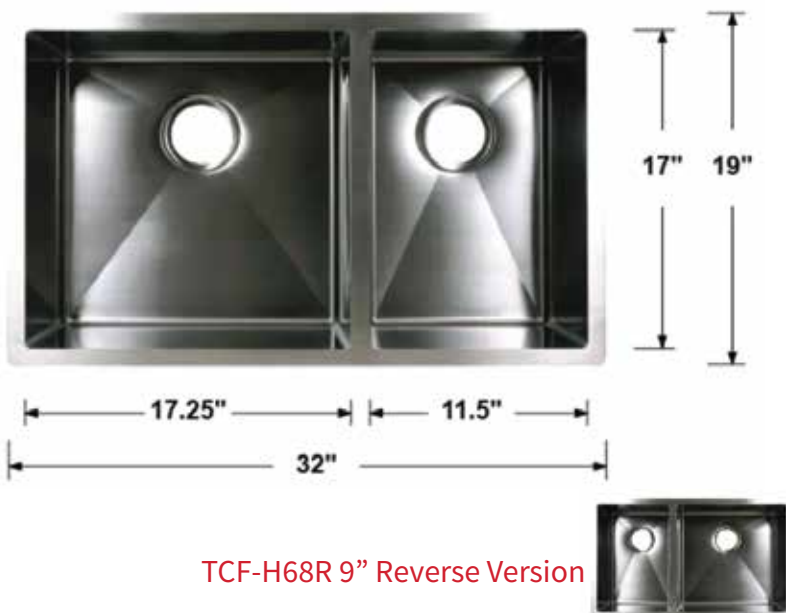

TCF-H68R 9" Reverse Version

TCF-SD-ZERO-6040

Overall Dimensions: 32" x 19" x 10.5"
Inside Dimensions: 30" x 17" x 10"
Drain Size: 3.5"
Installation Type: Undermount
Finish: Brushed Nickel
Inside Corner: Curved (Radius: R10) / Zero Radius (R0)
Material: 304 Stainless Steel
Thickness: 16 Gauge
Overflow: Without
Template: Without
Clips: Without