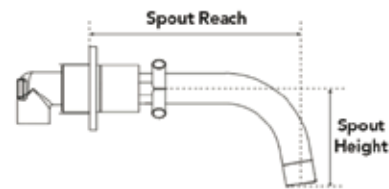

*For Widespread Faucets