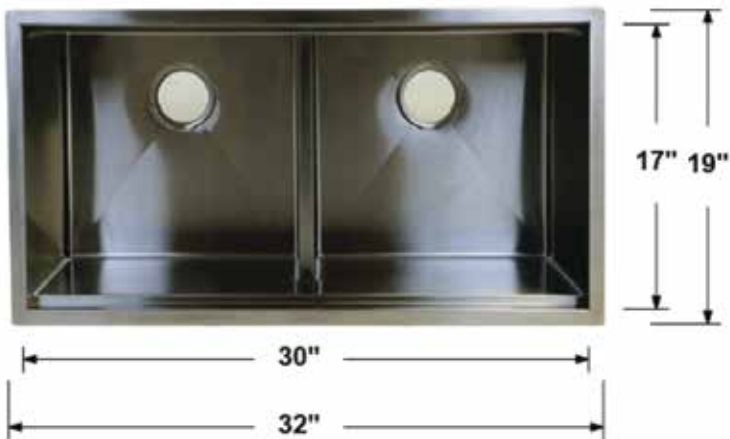

WORKSTATION UNDERMOUNT STAINLESS STEEL SINK

SINGLE BOWL

TCF-85

Overall Dimensions: 32" x 19" x 10.5"
 Inside Dimensions: 30" x 17" x 10"

TCF-86

Overall Dimensions: 50" x 19" x 10.5"
 Inside Dimensions: 48" x 17" x 10"

TCF-87

Overall Dimensions: 72" x 19" x 10.5"

Inside Dimensions: 70" x 17" x 10"

DOUBLE BOWL WITH LOW DIVIDE

TCF-5050X32

Overall Dimensions: 32" x 19" x 10.5"
 Inside Dimensions: 30" x 17" x 10"

TCF-5050X36

Overall Dimensions: 36" x 19" x 10.5"
 Inside Dimensions: 34" x 17" x 10"