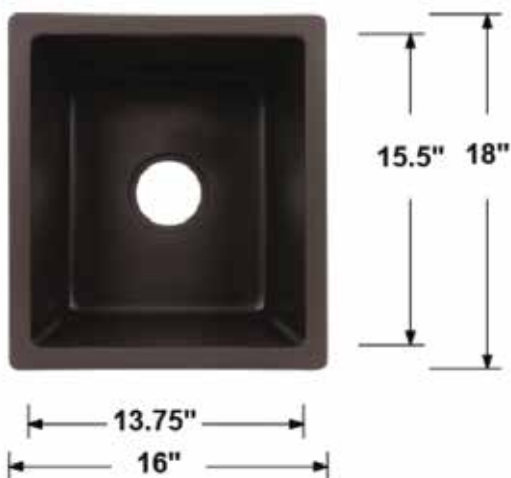

- White
- Gray
- Black
- Bisque
- Coffee

TCF-GC-PREP

Overall Dimensions: 16" x 18" x 9"
Inside Dimensions: 13.75" x 15.5" x 8.5"
Drain Size: 3.5"
Installation Type: Undermount

Inside Corner: Curved (Radius: R10)
Material: Granite Composite (Granite 80%, Acrylic 20%)
Overflow: Without
Template: Included
Clips: Included