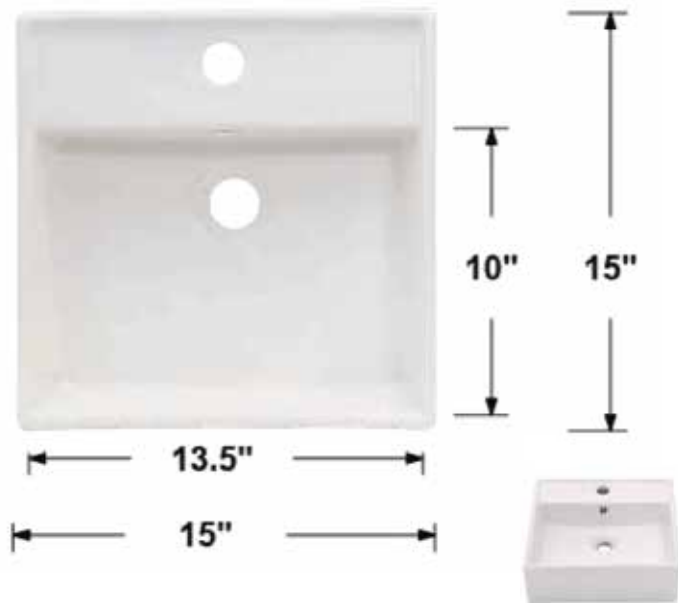

TCF-V1

Overall Dimensions: 15" x 15" x 5"
Inside Dimensions: 13.5" x 10" x 3"
Drain Size: 1.75"
Installation Type: Wallmount / Vessel
Bowl Shape: Rectangular
Material: Ceramic
Overflow: Back Side Overflow
Template: Without