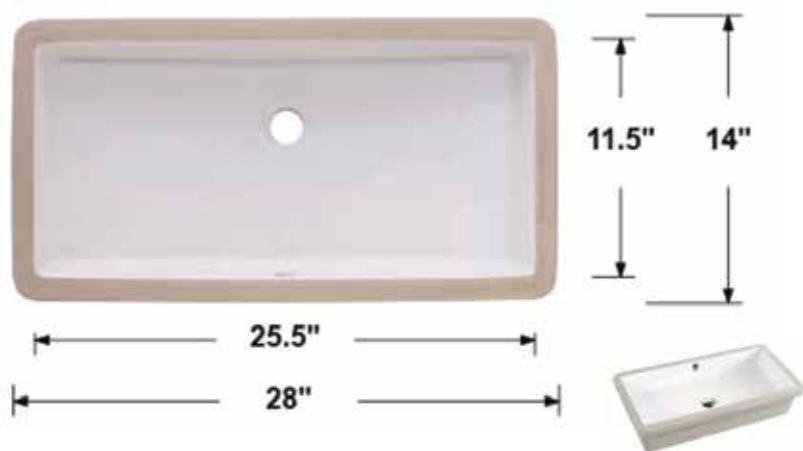

TCF-WIDE-M

Overall Dimensions: 28" x 14" x 6.25"
Inside Dimensions: 25.5" x 11.5" x 4"
Drain Size: 1.75"
Installation Type: Undermount
Bowl Shape: Rectangular
Material: Ceramic
Overflow: Front Side Overflow
Template: Included