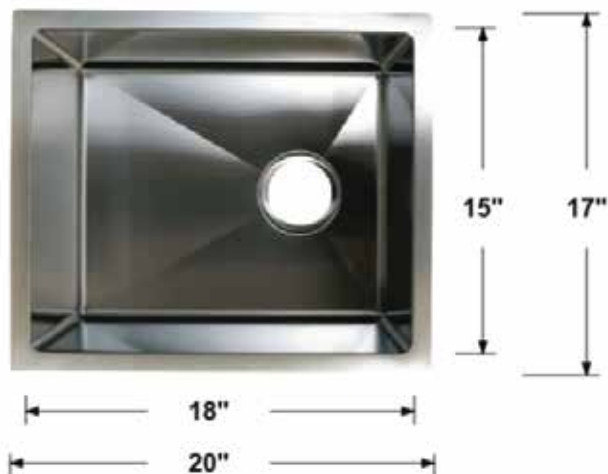

TCF-H29

Overall Dimensions: 20" x 17" x 9.5"
Inside Dimensions: 18" x 15" x 9"
Drain Size: 3.5"
Installation Type: Undermount
Finish: Brushed Nickel
Inside Corner: Curved (Radius: R10)
Material: 304 Stainless Steel
Thickness: 16 Gauge
Overflow: Without
Template: Without
Clips: Without