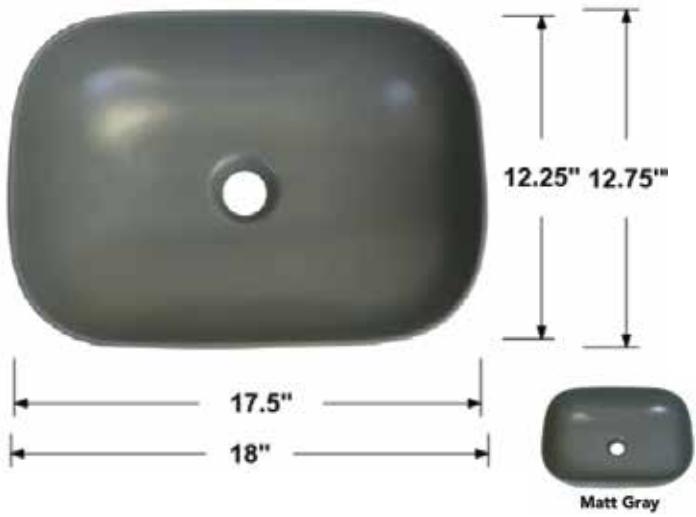

TCF-RBV

Overall Dimensions: 18" x 12.75" x 5.5"
Inside Dimensions: 17.5" x 12.25" x 4"
Drain Size: 1.75"
Installation Type: Vessel
Bowl Shape: Rectangular
Material: Ceramic
Overflow: Without
Template: Without

Matt Gray