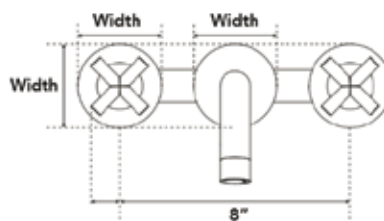

*For Widespread Faucets