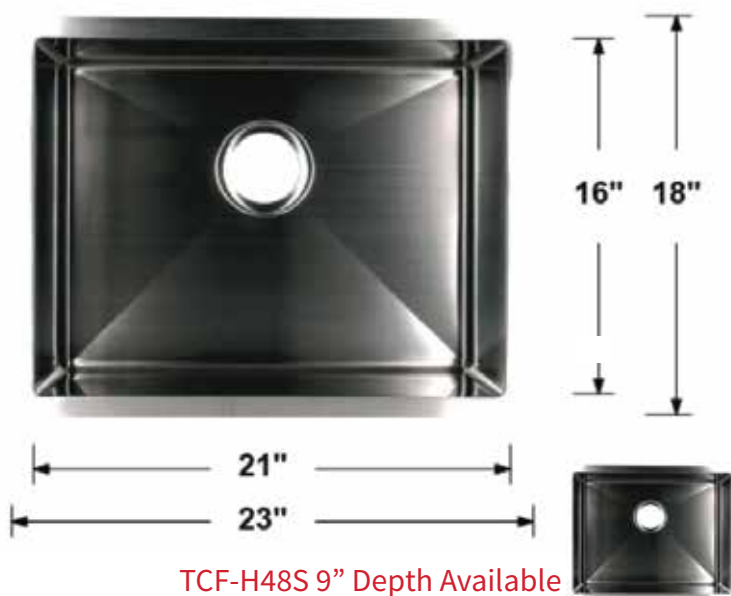

BAR & UTILITY SINK

TCF-H48

Overall Dimensions: 23" x 18" x 10.5"
Inside Dimensions: 21" x 16" x 10"
Drain Size: 3.5"
Installation Type: Undermount
Finish: Brushed Nickel
Inside Corner: Curved (Radius: R10) / Zero Radius (R0)
Material: 304 Stainless Steel
Thickness: 16 Gauge
Overflow: Without
Template: Without
Clips: Without