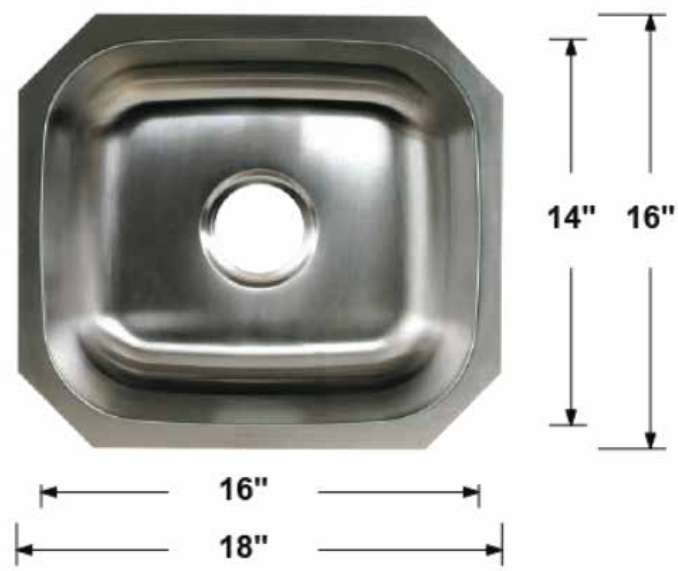

TCF-28

Overall Dimensions: 18" x 16" x 8.5"
Inside Dimensions: 16" x 14" x 8"
Drain Size: 3.5"
Installation Type: Undermount
Finish: Brushed Nickel
Inside Corner: Round
Material: 304 Stainless Steel
Thickness: 18 Gauge
Overflow: Without
Template: Included
Clips: Without