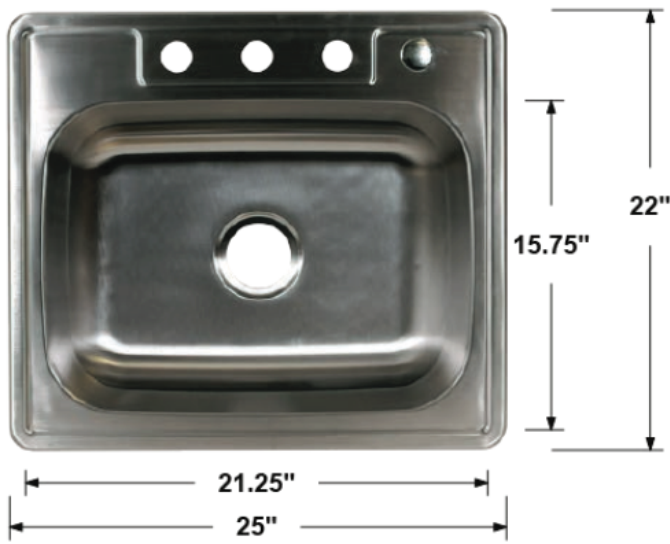

TCF-D48-ADA

Overall Dimensions: 25" x 22" x 5.5"
Inside Dimensions: 21.25" x 15.75" x 5"
ADA-Compliant
Drain Size: 3.5"
Faucet Holes: 4 Faucet Holes, 8" Center
Installation Type: Drop-in
Finish: Brushed Nickel
Inside Corner: Round
Material: 304 Stainless Steel
Thickness: 20 Gauge
Overflow: Without
Template: Without
Clips: Included