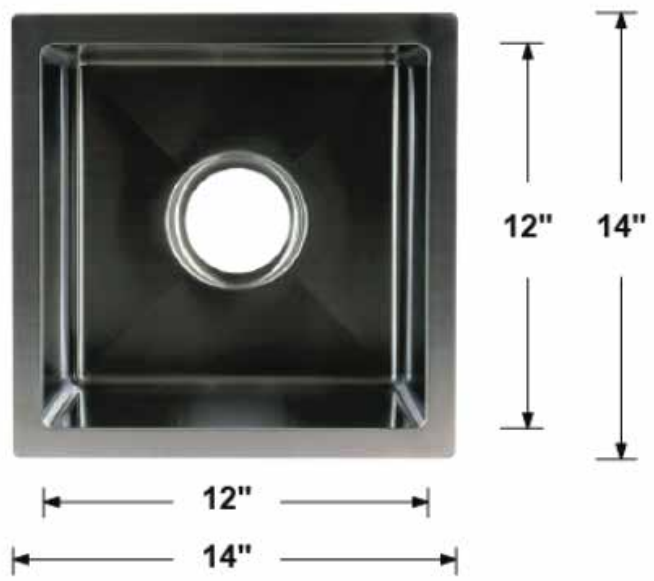

TCF-H24

Overall Dimensions: 14" x 14" x 8.5"
Inside Dimensions: 12" x 12" x 8"
Drain Size: 3.5"
Installation Type: Undermount
Finish: Brushed Nickel
Inside Corner: Curved (Radius: R10)
Material: 304 Stainless Steel
Thickness: 16 Gauge
Overflow: Without
Template: Without
Clips: Without