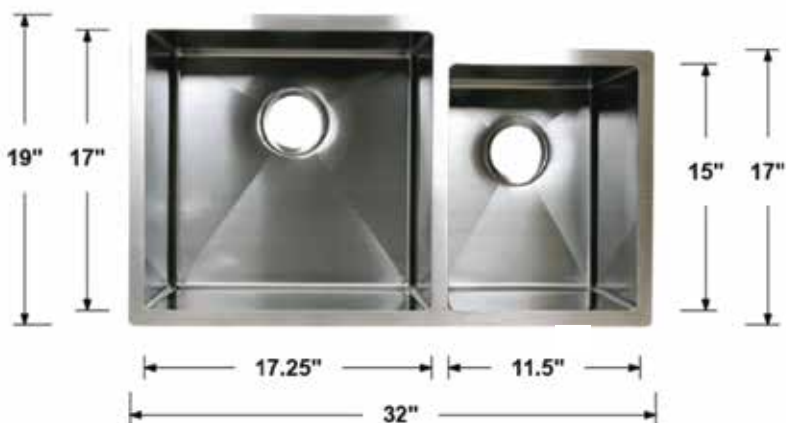

TCF-LL-ZERO-101

Overall Dimensions: 32" x 19"/17" x 10.5"
Inside Dimensions: 30" x 17"/15" x 10"
Drain Size: 3.5"
Installation Type: Undermount
Finish: Brushed Nickel
Inside Corner: Curved (Radius: R10)
Material: 304 Stainless Steel
Thickness: 16 Gauge
Overflow: Without
Template: Without
Clips: Without