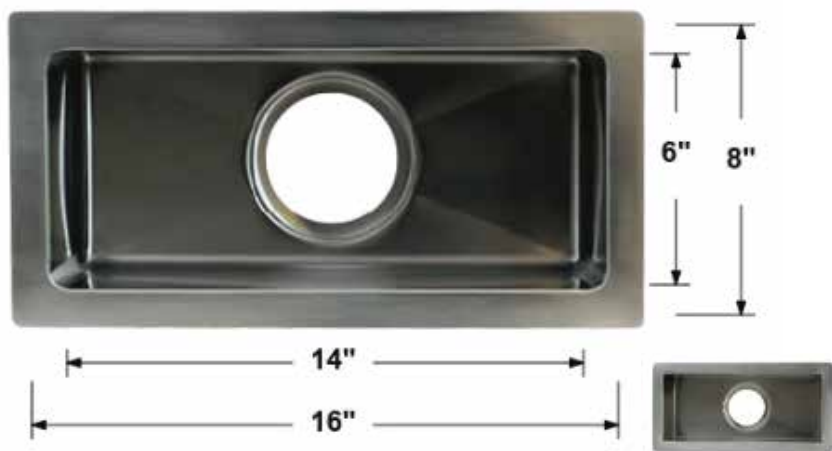

TCF-H11

Overall Dimensions: 16" x 8" x 6.5"
Inside Dimensions: 14" x 6" x 6"
Drain Size: 3.5"
Installation Type: Undermount
Finish: Brushed Nickel
Inside Corner: Zero Radius
Material: 304 Stainless Steel
Thickness: 16 Gauge
Overflow: Without
Template: Included
Clips: Included