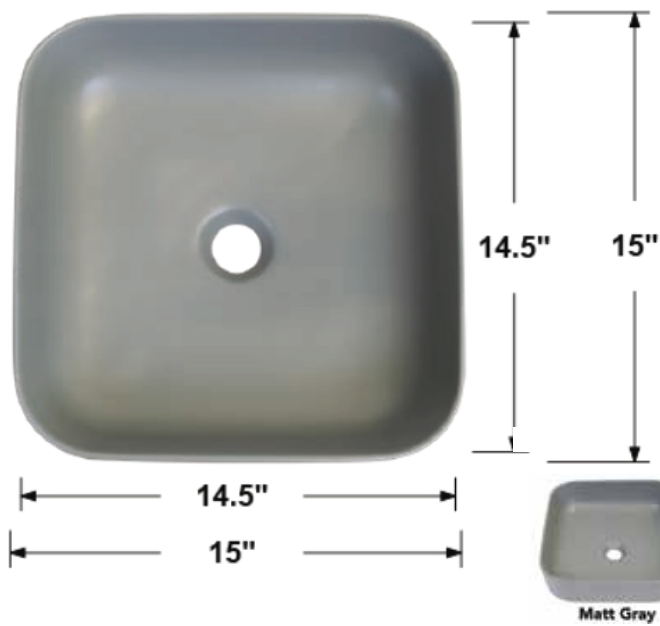

TCFV100

Overall Dimensions: 15" x 15" x 5.5"
Inside Dimensions: 14.5" x 14.5" x 4"
Drain Size: 1.75"
Installation Type: Vessel
Bowl Shape: Rectangular
Material: Ceramic
Overflow: Without
Template: Without