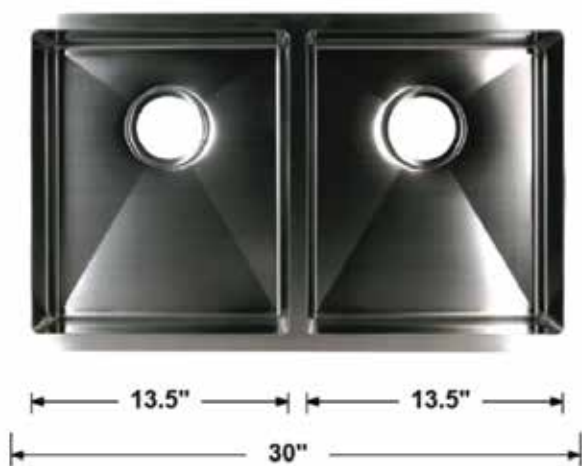

TCF-H88-ADA

Overall Dimensions: 30" x 18" x 6"
Inside Dimensions: 28" x 16" x 5.5"
ADA-Compliant
Drain Size: 3.5"
Installation Type: Undermount
Finish: Brushed Nickel
Inside Corner: Curved (Radius: R10)
Material: 304 Stainless Steel
Thickness: 16 Gauge
Overflow: Without
Template: Without
Clips: Without