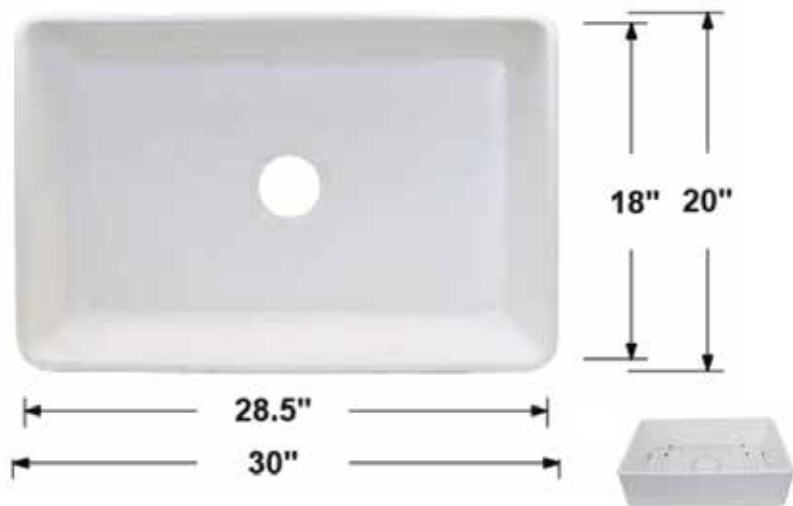

TCF-FC1

Overall Dimensions: 30" x 20" x 10"
Inside Dimensions: 28.5" x 18" x 7"
Drain Size: 3.5"
Installation Type: Farmhouse Apron Front Sink
Bowl Shape: Rectangular
Material: Porcelain
Bottom Grid: Included
Overflow: Without
Template: Without