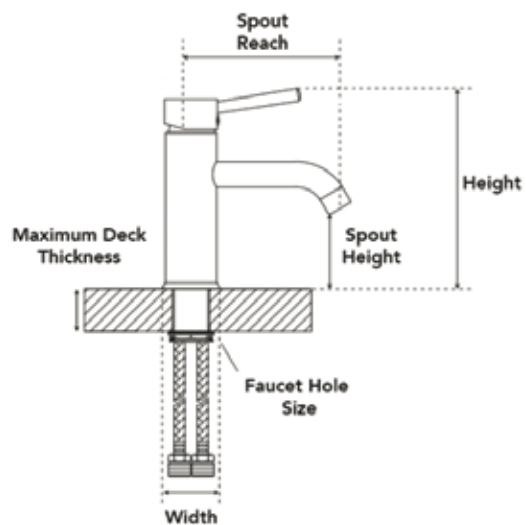

TCF-BF1

Chrome and White

Height:	6"	Max. Deck Thickness:	2"
Width:	2"	Faucet Hole Size:	1.25"
Spout Reach:	5.5"	Installation:	Single Hole
Spout Height:	4.25"	Pop-up Drain:	With Overflow
		Deck Plate:	Without