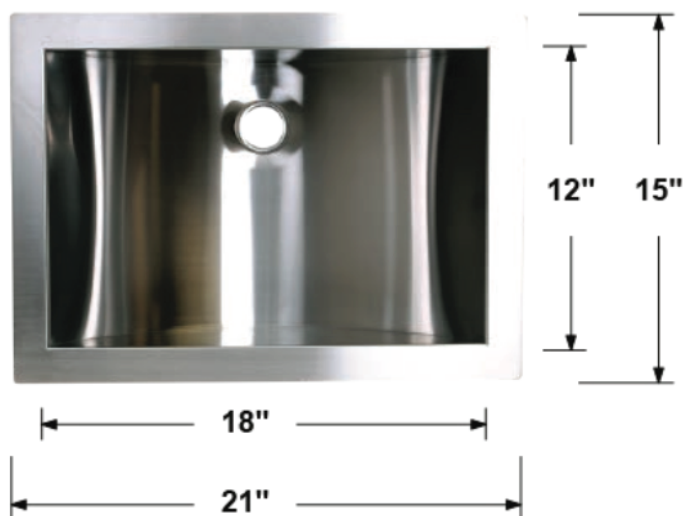

TCF-SS21

Overall Dimensions: 21" x 15" x 7.5"
Inside Dimensions: 18" x 12" x 7"
Drain Size: 1.75"
Installation Type: Undermount / Drop-in
Finish: Brushed Nickel
Bowl Shape: Rectangular
Material: 304 Stainless Steel
Thickness: 18 Gauge
Overflow: Without
Template: Included
Clips: Included