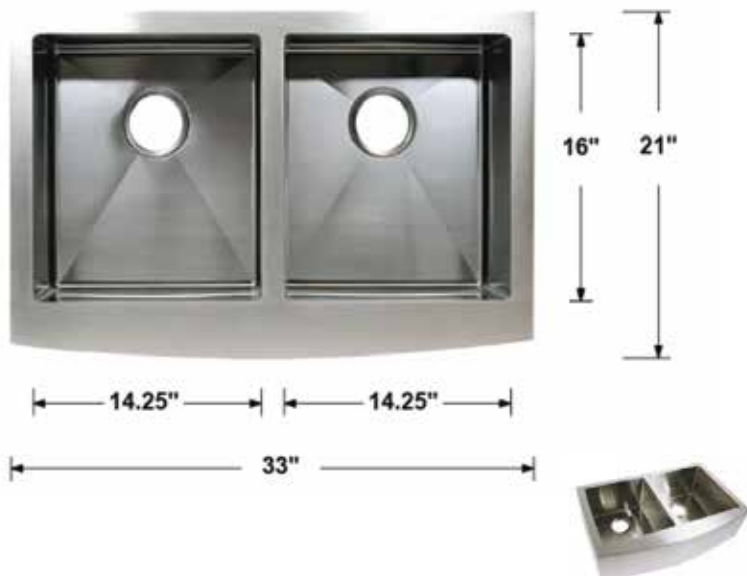

TCF-AS-FARM33-5050

Overall Dimensions: 33" x 21" x 10"
Inside Dimensions: 30" x 16" x 9.5"
Apron Height: 9"
Sink Depth: 9.5"
Drain Size: 3.5"
Installation Type: Undermount
Finish: Brushed Nickel
Inside Corner: Round
Material: 304 Stainless Steel
Thickness: 18 Gauge / 16 Gauge
Overflow: Without
Template: Included
Clips: Without