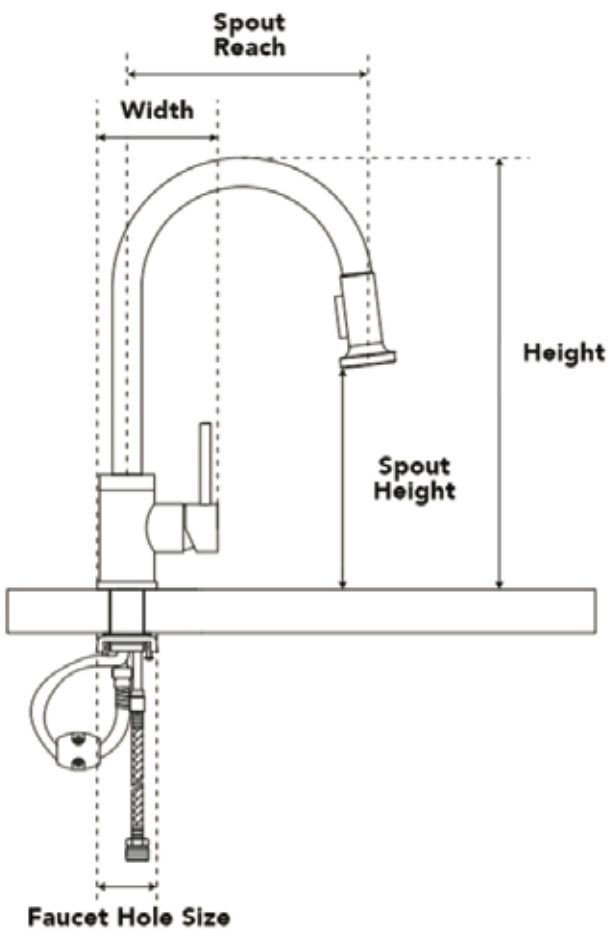

TCF-K306002

Brushed Nickel

Height:	13"	Max. Deck Thickness:	2"
Width:	3"	Faucet Hole Size:	1.25"
Spout Reach:	6.5"	Installation:	Single Hole
Spout Height:	9"	Deck Plate:	Without