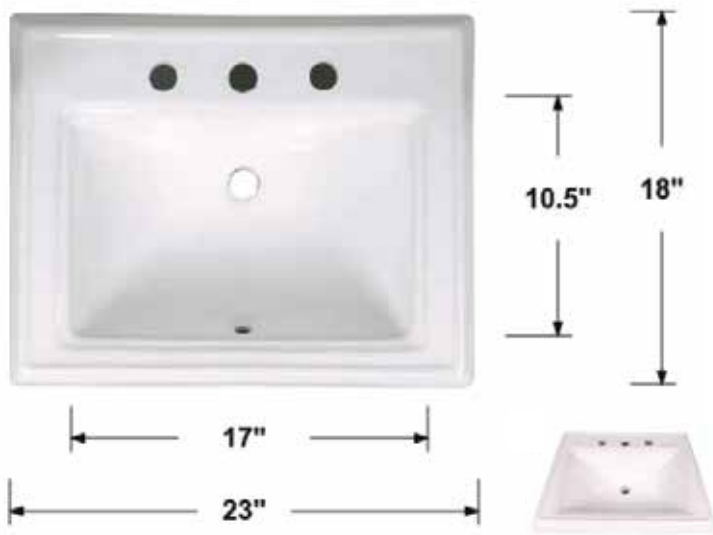

TCF-DI-RL

Overall Dimensions:	23" x 18" x 8.5"
Inside Dimensions:	17" x 10.5" x 6"
Drain Size:	1.75"
Faucet Holes:	3 Faucet Holes, 8" Center
Installation Type:	Drop-in / Vessel
Bowl Shape:	Rectangular
Material:	Ceramic
Overflow:	Front Side Overflow
Template:	Without