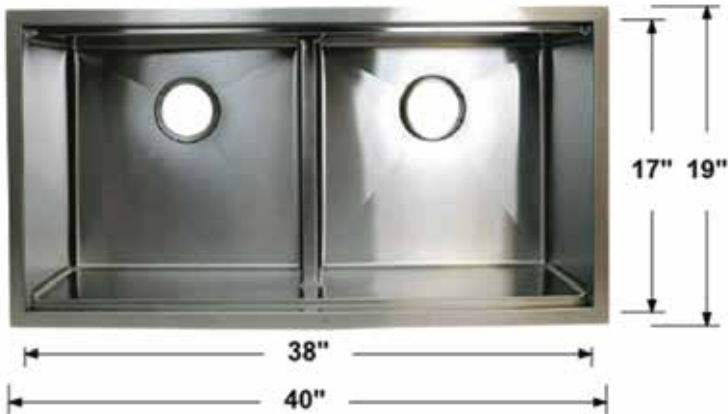

WORKSTATION UNDERMOUNT STAINLESS STEEL SINK

SINGLE BOWL

TCF-85

Overall Dimensions: 32" x 19" x 10.5"
 Inside Dimensions: 30" x 17" x 10"

TCF-86

Overall Dimensions: 50" x 19" x 10.5"
 Inside Dimensions: 48" x 17" x 10"

TCF-87

Overall Dimensions: 72" x 19" x 10.5"

Inside Dimensions: 70" x 17" x 10"

DOUBLE BOWL WITH LOW DIVIDE

TCF-5050X32

Overall Dimensions: 32" x 19" x 10.5"
 Inside Dimensions: 30" x 17" x 10"

TCF-5050X36

Overall Dimensions: 36" x 19" x 10.5"
 Inside Dimensions: 34" x 17" x 10"

TCF-5050X40

Overall Dimensions: 40" x 19" x 10.5"
 Inside Dimensions: 38" x 17" x 10"
 Drain Size: 3.5"
 Installation Type: Undermount
 Bowl Shape: Rectangular
 Finish: Brushed Nickel
 Inside Corner: Curved (Radius: R10)
 Material: 304 Stainless Steel
 Thickness: 16 Gauge
 Overflow: Without
 Template: Included