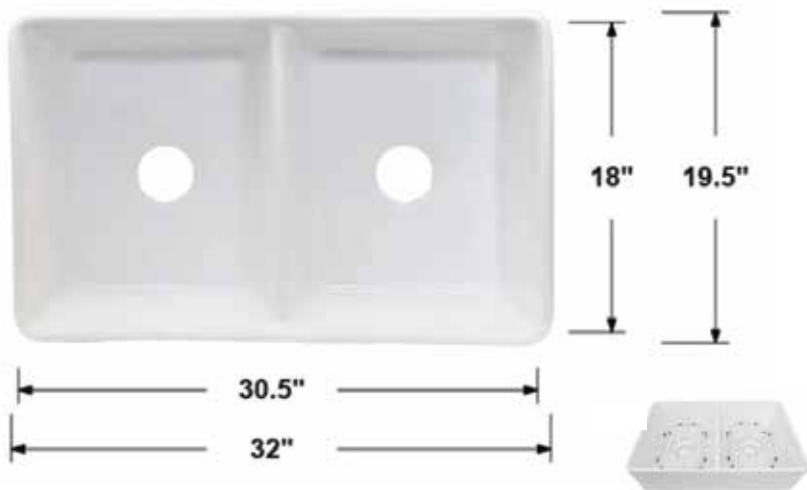

TCF-ADA-VS 

Overall Dimensions: 20" x 14" x 5"
 Inside Dimensions: 18" x 12" x 3.25"
 Drain Size: 1.75"
 Installation Type: Undermount
 Bowl Shape: Rectangular
 Material: Ceramic
 Overflow: Back Side Overflow
 Template: Included

FARMHOUSE APRON FRONT PORCELAIN SINK

TCF-FC1

Overall Dimensions: 30" x 20" x 10"
 Inside Dimensions: 28.5" x 18" x 7"
 Drain Size: 3.5"
 Installation Type: Farmhouse Apron Front Sink
 Bowl Shape: Rectangular
 Material: Porcelain
 Bottom Grid: Included
 Overflow: Without
 Template: Without