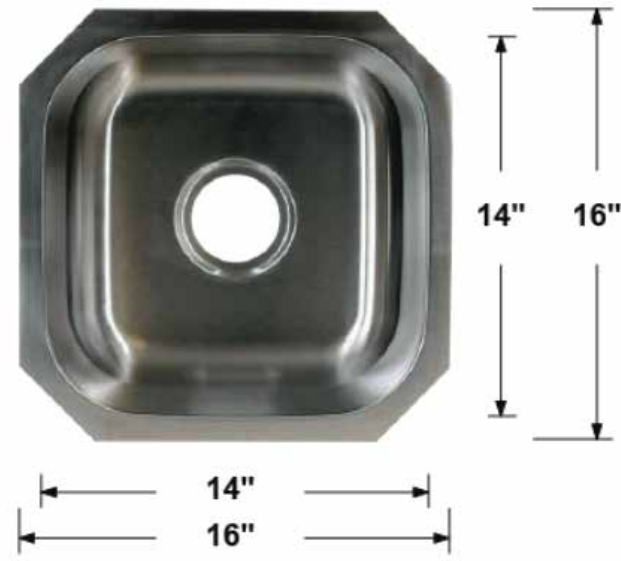

TCF-26

Overall Dimensions: 16" x 16" x 8.5"
Inside Dimensions: 14" x 14" x 8"
Drain Size: 3.5"
Installation Type: Undermount
Finish: Brushed Nickel
Inside Corner: Round
Material: 304 Stainless Steel
Thickness: 18 Gauge
Overflow: Without
Template: Included
Clips: Without