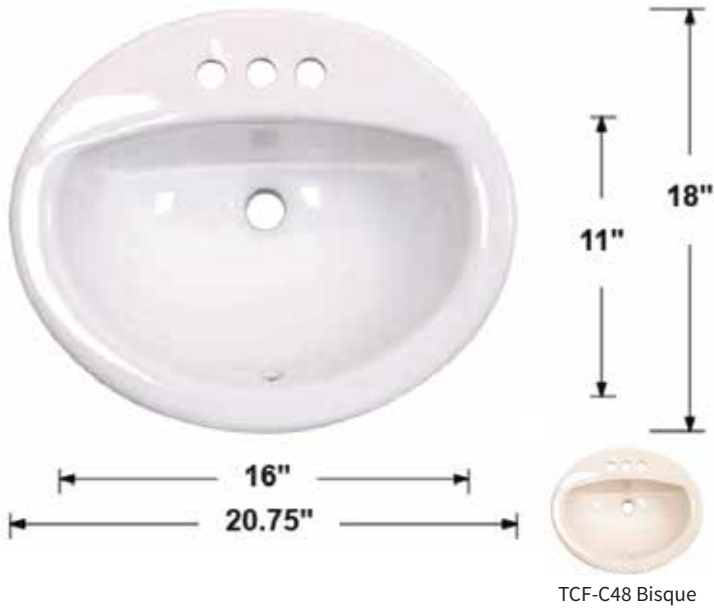

TCFV300

Overall Dimensions: 24" x 13.5" x 4.5"
 Inside Dimensions: 23.5" x 13" x 3.5"
 Drain Size: 1.75"
 Installation Type: Vessel
 Bowl Shape: Rectangular
 Material: Ceramic
 Overflow: Without
 Template: Without

TCF-GL1

Overall Dimensions: 16.5" x 5.5"
 Inside Dimensions: 15.5" x 5"
 Drain Size: 1.75"
 Installation Type: Vessel
 Bowl Shape: Round
 Material: Glass
 Overflow: Without
 Template: Without

TCF-GL2

Overall Dimensions: 16.5" x 5.5"
 Inside Dimensions: 15.5" x 5"
 Drain Size: 1.75"
 Installation Type: Vessel
 Bowl Shape: Round
 Material: Glass
 Overflow: Without
 Template: Without

TCF-C4

Overall Dimensions: 20.75" x 18" x 7.5"
 Inside Dimensions: 16" x 11" x 6"
 Drain Size: 1.75"
 Faucet Holes: 3 Faucet Holes, 4" Center Hole
 Installation Type: Drop-in
 Bowl Shape: Oval
 Material: Ceramic
 Overflow: Front Side Overflow
 Template: Without