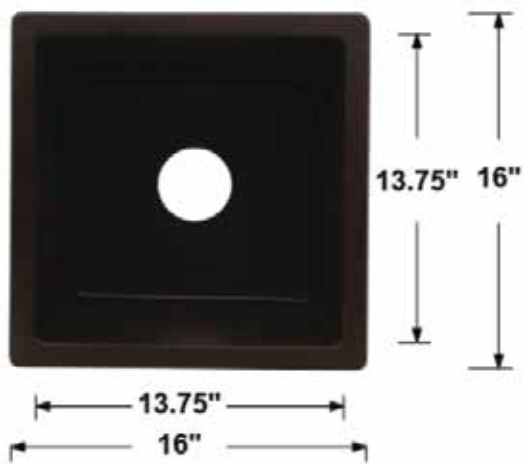

- White
- Gray
- Black
- Bisque
- Coffee

TCF-GC-SQUARE

Overall Dimensions: 16" x 16" x 8"
Inside Dimensions: 13.75" x 13.75" x 7.5"
Drain Size: 3.5"
Installation Type: Undermount

Inside Corner: Curved (Radius: R10)
Material: Granite Composite
(Granite 80%, Acrylic 20%)
Overflow: Without
Template: Included
Clips: Included