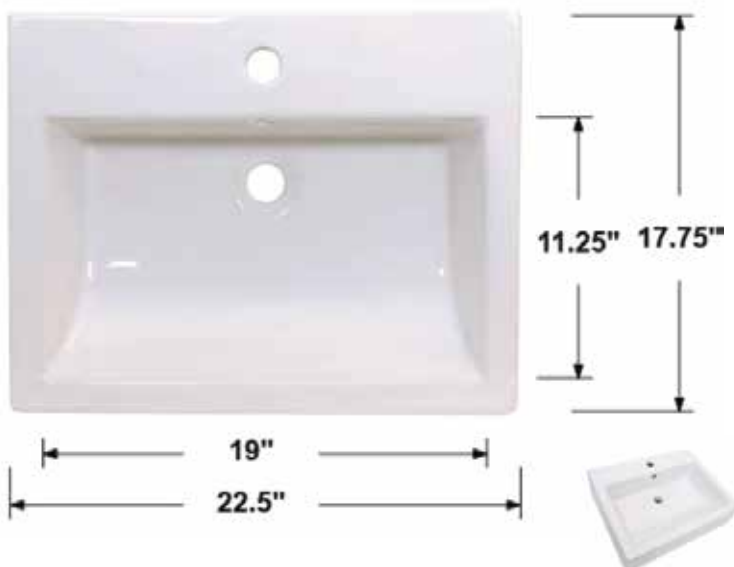

TCF-V3

Overall Dimensions: 22.5" x 17.75" x 6.25"
Inside Dimensions: 19" x 11.25" x 4.5"
Drain Size: 1.75"
Installation Type: Wallmount / Vessel
Bowl Shape: Rectangular
Material: Ceramic
Overflow: Back Side Overflow
Template: Without