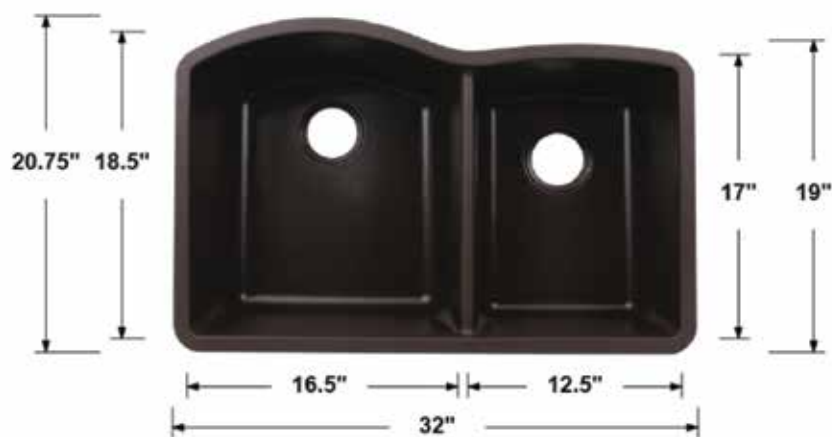

SINK & FAUCET

GRANITE COMPOSITE SINK

-  White
-  Gray
-  Black
-  Bisque
-  Coffee

TCF-GC-6040

Overall Dimensions: 32" x 20.75"/19" x 9.5"
 Inside Dimensions: 30" x 18.5"/17" x 9"
 Drain Size: 3.5"
 Installation Type: Undermount

Inside Corner: Curved (Radius: R10)
 Material: Granite Composite (Granite 80%, Acrylic 20%)
 Overflow: Without
 Template: Included
 Clips: Included

-  White
-  Gray
-  Black
-  Bisque
-  Coffee

TCF-GC-5050