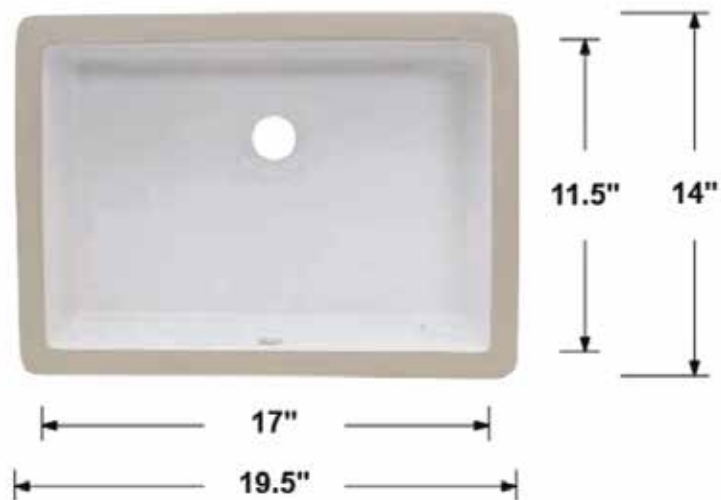

TCF-1914

Overall Dimensions: 19.5" x 14" x 6.75"
Inside Dimensions: 17" x 11.5" x 4.5"
Drain Size: 1.75"
Installation Type: Undermount
Bowl Shape: Rectangular
Material: Ceramic
Overflow: Front Side Overflow
Template: Included