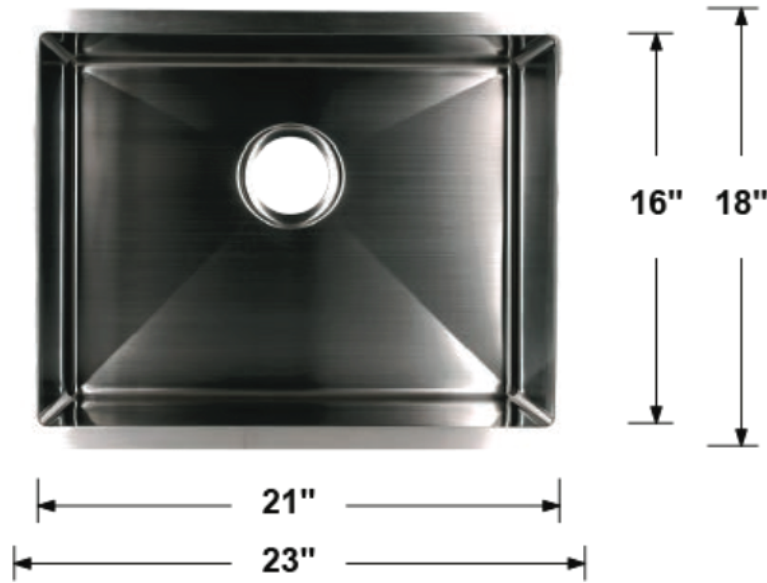

TCF-H48-ADA

Overall Dimensions: 23" x 18" x 6"
Inside Dimensions: 21" x 16" x 5.5"
ADA-Compliant
Drain Size: 3.5"
Installation Type: Undermount
Finish: Brushed Nickel
Inside Corner: Curved (Radius: R10)
Material: 304 Stainless Steel
Thickness: 16 Gauge
Overflow: Without
Template: Without
Clips: Without