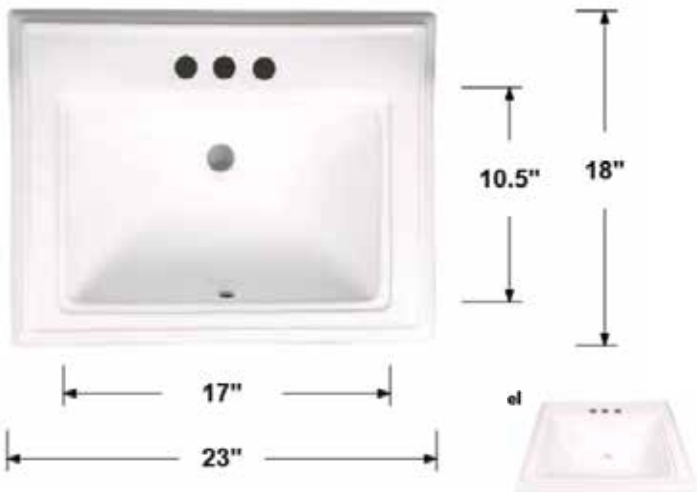

TCF-DI-RR

Overall Dimensions: 23" x 18" x 8.5"
Inside Dimensions: 17" x 10.5" x 6"
Drain Size: 1.75"
Faucet Holes: 3 Faucet Holes, 4" Center
Installation Type: Drop-in / Vessel Bowl
Shape: Rectangular
Material: Ceramic
Overflow: Front Side Overflow
Template: Without