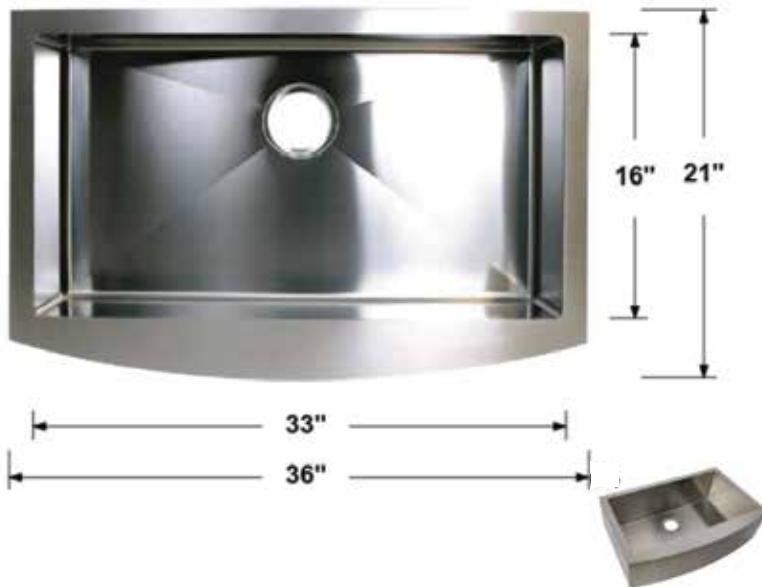

TCF-TM-FARM-36-SINGLE

Overall Dimensions: 36" x 21" x 10"
Inside Dimensions: 33" x 16" x 9.5"
Apron Height: 9"
Sink Depth: 9.5"
Drain Size: 3.5"
Installation Type: Farmhouse / Undermount
Finish: Brushed Nickel
Inside Corner: Curved (Radius: R10)
Material: 304 Stainless Steel
Thickness: 16 Gauge
Overflow: Without
Template: Included
Clips: Without