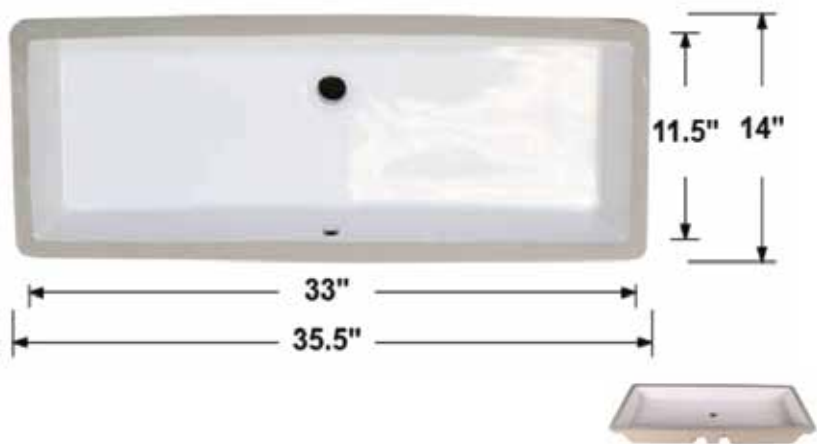

TCF-DWM

Overall Dimensions: 35.5" x 14" x 6.25"
Inside Dimensions: 33" x 11.5" x 4"
Drain Size: 1.75"
Installation Type: Undermount
Bowl Shape: Rectangular
Material: Ceramic
Overflow: Front Side Overflow
Template: Without