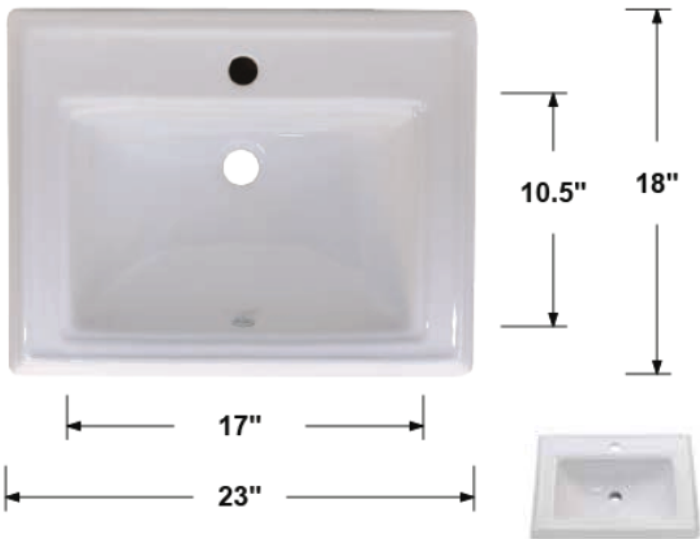

TCFV300

Overall Dimensions: 24" x 13.5" x 4.5"
 Inside Dimensions: 23.5" x 13" x 3.5"
 Drain Size: 1.75"
 Installation Type: Vessel
 Bowl Shape: Rectangular
 Material: Ceramic
 Overflow: Without
 Template: Without

TCF-GL1

Overall Dimensions: 16.5" x 5.5"
 Inside Dimensions: 15.5" x 5"
 Drain Size: 1.75"
 Installation Type: Vessel
 Bowl Shape: Round
 Material: Glass
 Overflow: Without
 Template: Without

TCF-GL2

Overall Dimensions: 16.5" x 5.5"
 Inside Dimensions: 15.5" x 5"
 Drain Size: 1.75"
 Installation Type: Vessel
 Bowl Shape: Round
 Material: Glass
 Overflow: Without
 Template: Without

TCF-C4

Overall Dimensions: 20.75" x 18" x 7.5"
 Inside Dimensions: 16" x 11" x 6"
 Drain Size: 1.75"
 Faucet Holes: 3 Faucet Holes, 4" Center Hole
 Installation Type: Drop-in
 Bowl Shape: Oval
 Material: Ceramic
 Overflow: Front Side Overflow
 Template: Without