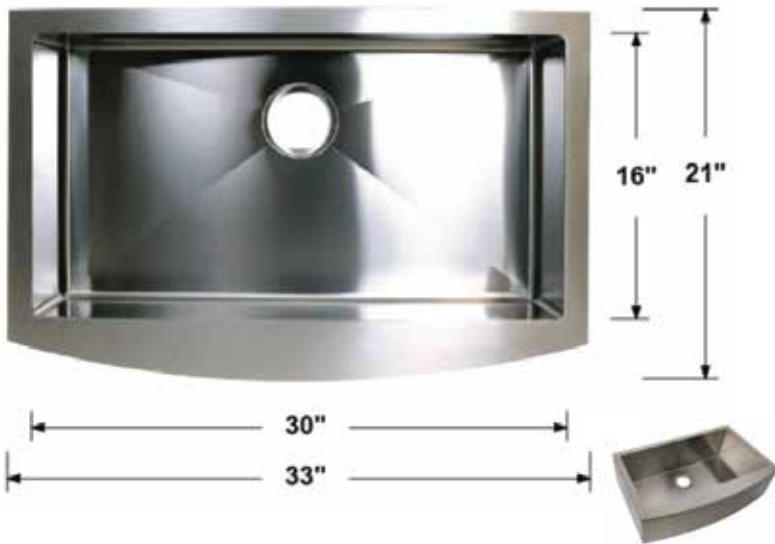

TCF-TM-FARM-33-SINGLE

Overall Dimensions: 33" x 21" x 10"
Inside Dimensions: 30" x 16" x 9.5"
Apron Height: 9"
Sink Depth: 9.5"
Drain Size: 3.5"
Installation Type: Farmhouse / Undermount
Finish: Brushed Nickel
Inside Corner: Curved (Radius: R10)
Material: 304 Stainless Steel
Thickness: 16 Gauge
Overflow: Without
Template: Included
Clips: Without