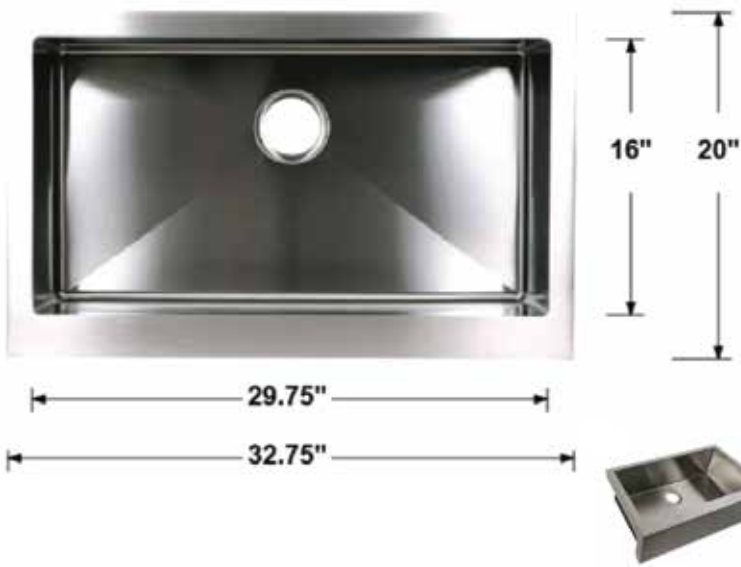

TCF-TM-FARM-30-SINGLE

Overall Dimensions: 30" x 21" x 10"
 Inside Dimensions: 21" x 16" x 9.5"
 Apron Height: 9"
 Sink Depth: 9.5"
 Drain Size: 3.5"
 Installation Type: Farmhouse / Undermount
 Finish: Brushed Nickel
 Inside Corner: Curved (Radius: R10)
 Material: 304 Stainless Steel
 Thickness: 16 Gauge
 Overflow: Without
 Template: Included
 Clips: Without

TCF-TM-FARM-33-SINGLE

Overall Dimensions: 33" x 21" x 10"
 Inside Dimensions: 30" x 16" x 9.5"
 Apron Height: 9"
 Sink Depth: 9.5"
 Drain Size: 3.5"
 Installation Type: Farmhouse / Undermount
 Finish: Brushed Nickel
 Inside Corner: Curved (Radius: R10)
 Material: 304 Stainless Steel
 Thickness: 16 Gauge
 Overflow: Without
 Template: Included
 Clips: Without

TCF-TM-FARM-36-SINGLE

Overall Dimensions: 36" x 21" x 10"
 Inside Dimensions: 33" x 16" x 9.5"
 Apron Height: 9"
 Sink Depth: 9.5"
 Drain Size: 3.5"
 Installation Type: Farmhouse / Undermount
 Finish: Brushed Nickel
 Inside Corner: Curved (Radius: R10)
 Material: 304 Stainless Steel
 Thickness: 16 Gauge
 Overflow: Without
 Template: Included
 Clips: Without

TCF-FH-FARM-ZERO32

Overall Dimensions: 32.75" x 20" x 10"
 Inside Dimensions: 29.75" x 16" x 9.5"
 Apron Height: 10"
 Sink Depth: 9.5"
 Drain Size: 3.5"
 Installation Type: Farmhouse / Undermount
 Finish: Brushed Nickel
 Inside Corner: Curved (Radius: R10)
 Material: 304 Stainless Steel
 Thickness: 16 Gauge
 Overflow: Without
 Template: Included
 Clips: Without