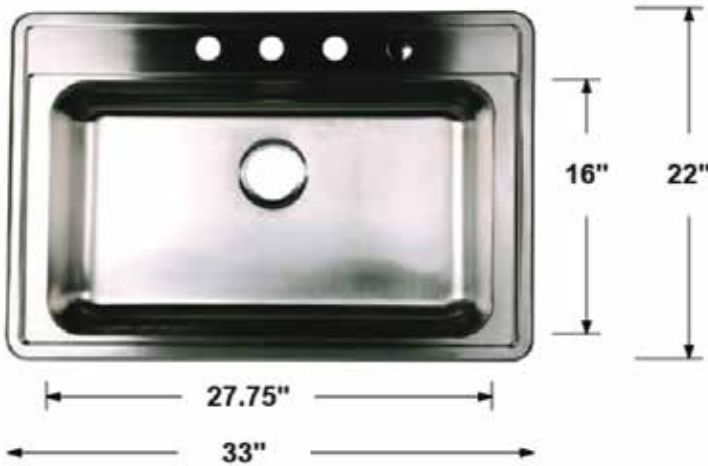

TCF-D78-ADA

Overall Dimensions: 33" x 22" x 5.5"
Inside Dimensions: 27.75" x 16" x 5"
ADA-Compliant
Drain Size: 3.5"
Faucet Holes: 4 Faucet Holes, 8" Center
Installation Type: Drop-in
Finish: Brushed Nickel
Inside Corner: Round
Material: 304 Stainless Steel
Thickness: 20 Gauge
Overflow: Without
Template: Without
Clips: Included