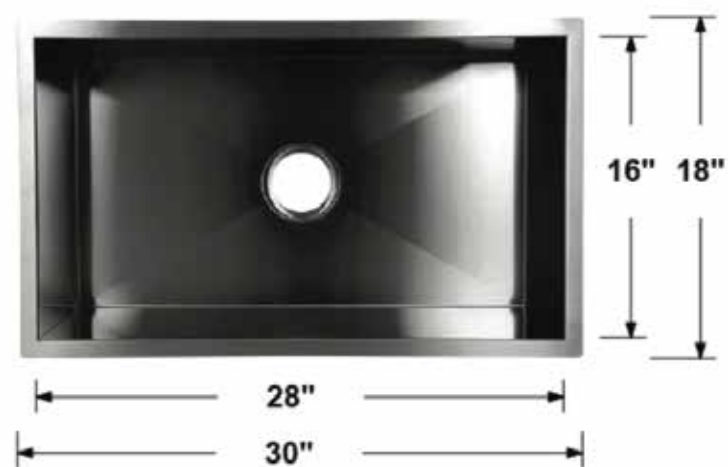

TCF-TR-ZERO-Single

Overall Dimensions: 30" x 18" x 10.5"
Inside Dimensions: 28" x 16" x 10"
Drain Size: 3.5"
Installation Type: Undermount
Finish: Brushed Nickel
Inside Corner: Zero Radius (R0)
Material: 304 Stainless Steel
Thickness: 16 Gauge
Overflow: Without
Template: Without
Clips: Without