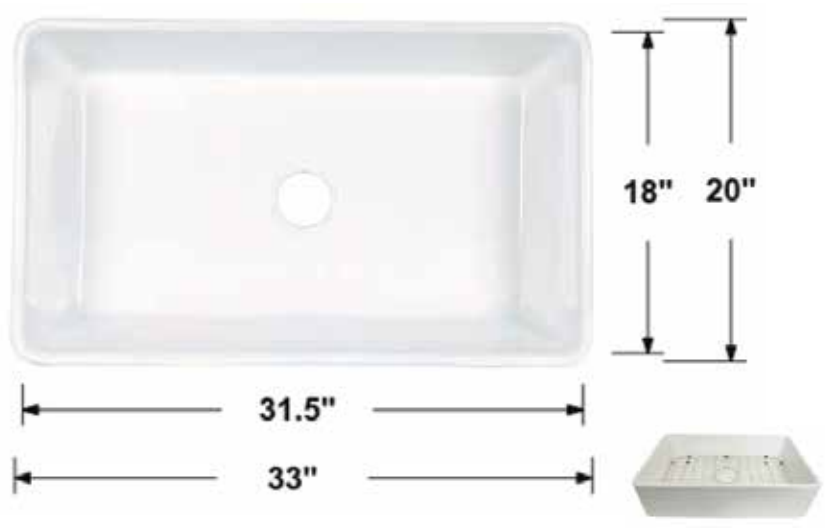

TCF-FC7

Overall Dimensions: 33" x 20" x 8.75"
Inside Dimensions: 31.5" x 18" x 7"
Drain Size: 3.5"
Installation Type: Farmhouse Apron Front Sink
Bowl Shape: Rectangular
Material: Porcelain
Bottom Grid: Included
Overflow: Without
Template: Without