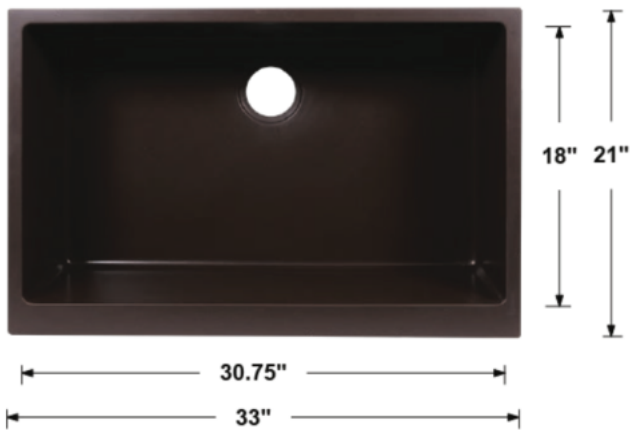

- White
- Gray
- Black