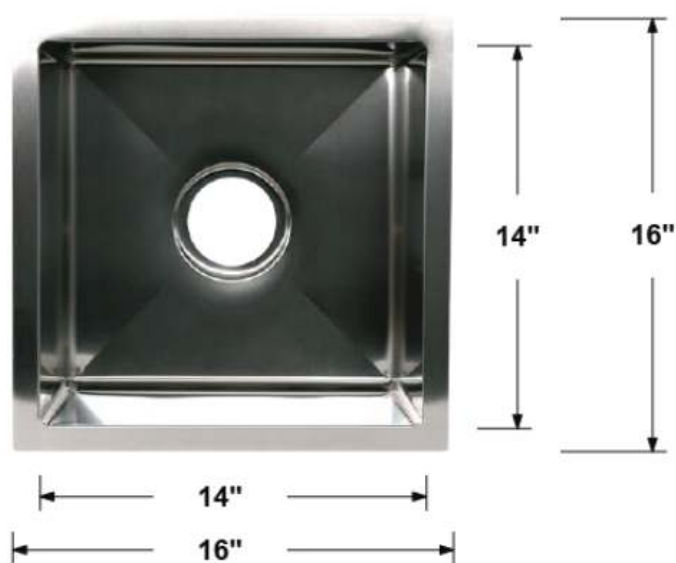

TCF-H25

Overall Dimensions: 16" x 16" x 8.5"
Inside Dimensions: 14" x 14" x 8"
Drain Size: 3.5"
Installation Type: Undermount
Bowl Shape: Rectangular
Finish: Brushed Nickel
Inside Corner: Curved (Radius: R10)
Material: 304 Stainless Steel
Thickness: 16 Gauge
Overflow: Without
Template: Without