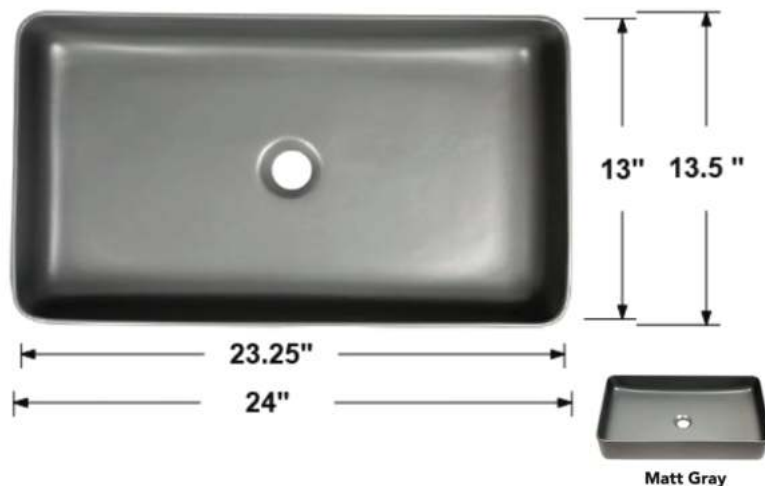

TCFV300

Overall Dimensions:	24" x 13.5" x 4.5"
Inside Dimensions:	23.5" x 13" x 3.5"
Drain Size:	1.75"
Installation Type:	Vessel
Bowl Shape:	Rectangular
Material:	Ceramic
Overflow:	Without
Template:	Without