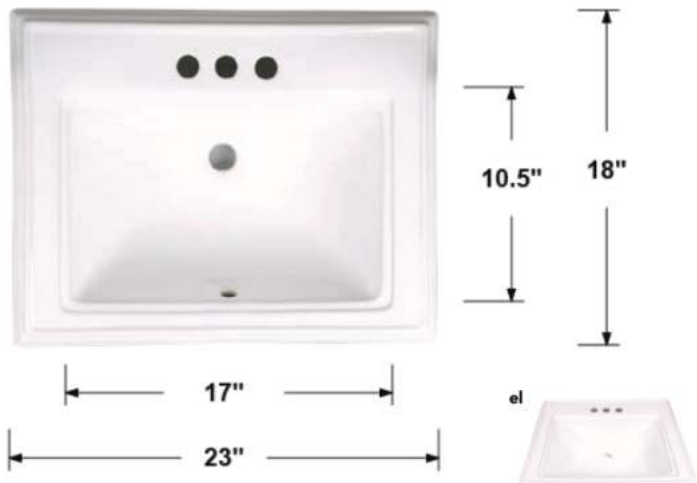

TCF-DI-RR

Overall Dimensions: 23" x 18" x 8.5"
Inside Dimensions: 17" x 10.5" x 6"
Drain Size: 1.75"
Faucet Holes: 3 Faucet Holes, 4" Center
Installation Type: Drop-in / Vessel Bowl
Shape: Rectangular
Material: Ceramic
Overflow: Front Side Overflow
Template: Without