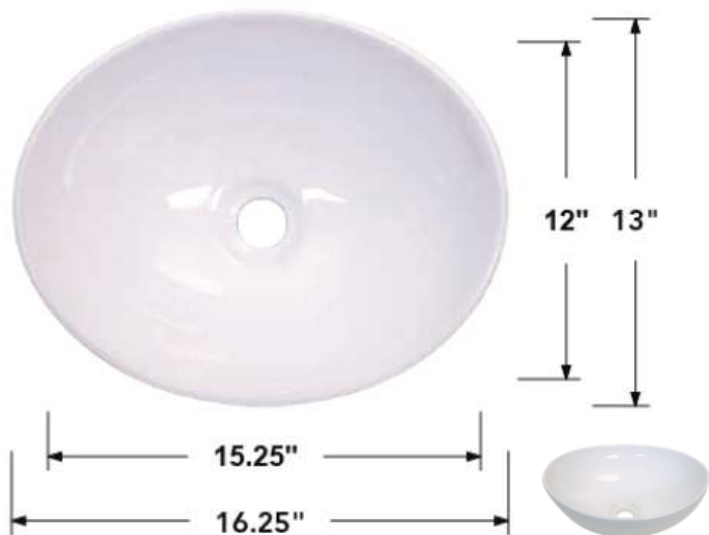

TCF-OV1

Overall Dimensions: 16.25" x 13" x 5.75"
Inside Dimensions: 15.25" x 12" x 4.75"
Drain Size: 1.75"
Installation Type: Vessel
Bowl Shape: Oval
Material: Ceramic
Overflow: Without
Template: Without