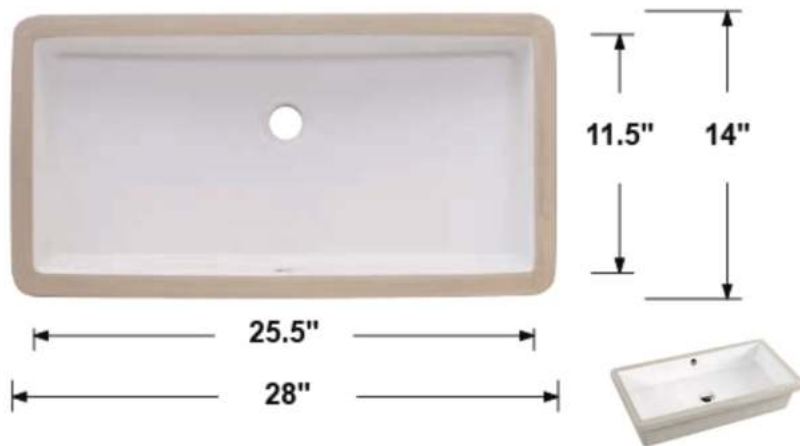

TCF-WIDE-M

Overall Dimensions: 28" x 14" x 6.25"
Inside Dimensions: 25.5" x 11.5" x 4"
Drain Size: 1.75"
Installation Type: Undermount
Bowl Shape: Rectangular
Material: Ceramic
Overflow: Front Side Overflow
Template: Included