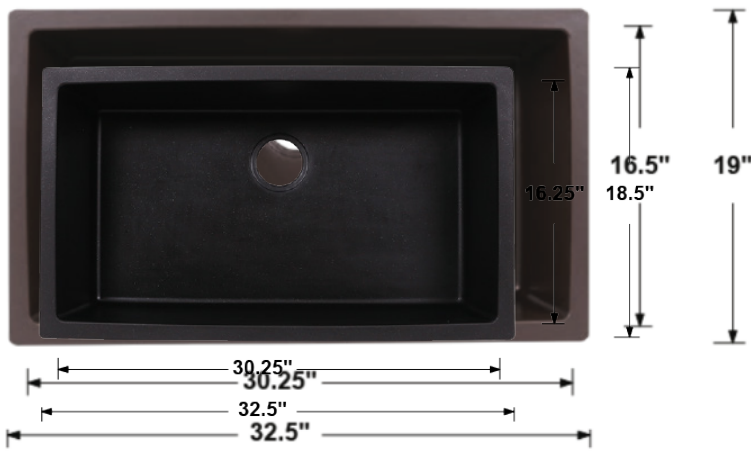

- White
- Gray
- Black
- Bisque
- Coffee

TCF-GC-SINGLE

Overall Dimensions: 32.5" x 19" x 9.5"
Inside Dimensions: 30.25" x 16.5" x 9"
Drain Size: 3.5"
Installation Type: Undermount

Inside Corner: Curved (Radius: R10)
Material: Granite Composite (Granite 80%, Acrylic 20%)
Overflow: Without
Template: Included
Clips: Included