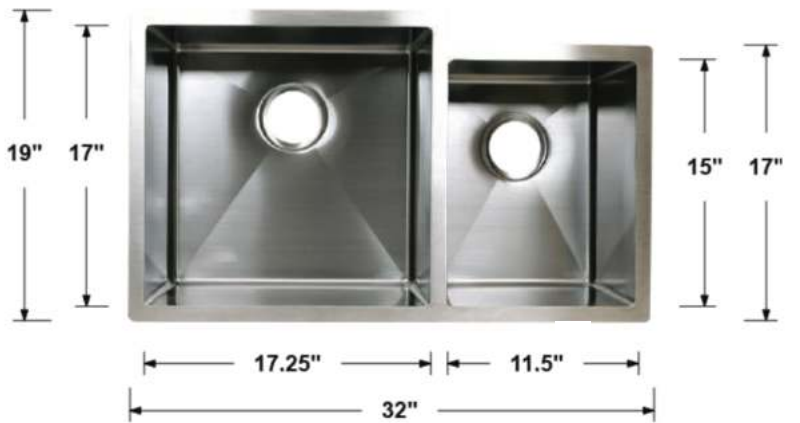

TCF-LL-ZERO-101

Overall Dimensions: 32" x 19"/17" x 10.5"
Inside Dimensions: 30" x 17"/15" x 10"
Drain Size: 3.5"
Installation Type: Undermount
Finish: Brushed Nickel
Inside Corner: Curved (Radius: R10)
Material: 304 Stainless Steel
Thickness: 16 Gauge
Overflow: Without
Template: Without
Clips: Without