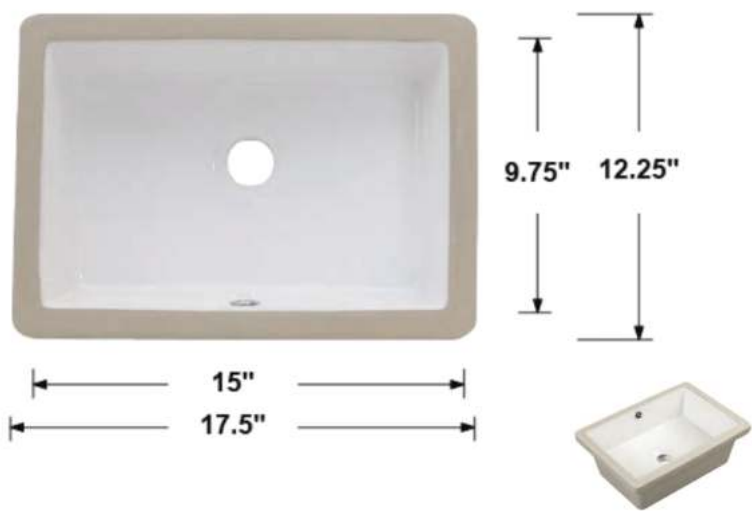

TCFO-WHITE-BABY

Overall Dimensions: 16.25" x 13.5" x 7.25"
Inside Dimensions: 14.25" x 11.5" x 5.5"
Drain Size: 1.75"
Installation Type: Undermount
Bowl Shape: Oval
Material: Ceramic
Overflow: Front Side Overflow
Template: Included