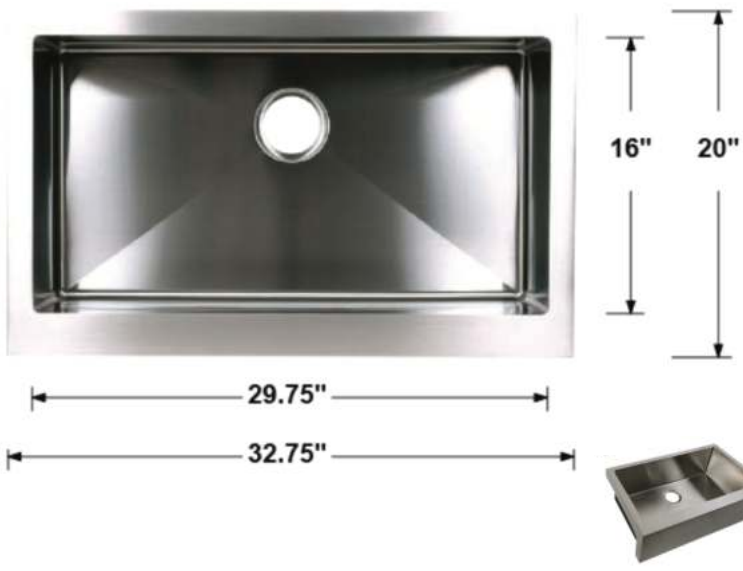

TCF-FH-FARM-ZERO32

Overall Dimensions: 32.75" x 20" x 10"
Inside Dimensions: 29.75" x 16" x 9.5"
Apron Height: 10"
Sink Depth: 9.5"
Drain Size: 3.5"
Installation Type: Farmhouse / Undermount
Finish: Brushed Nickel
Inside Corner: Curved (Radius: R10)
Material: 304 Stainless Steel
Thickness: 16 Gauge
Overflow: Without
Template: Included
Clips: Without