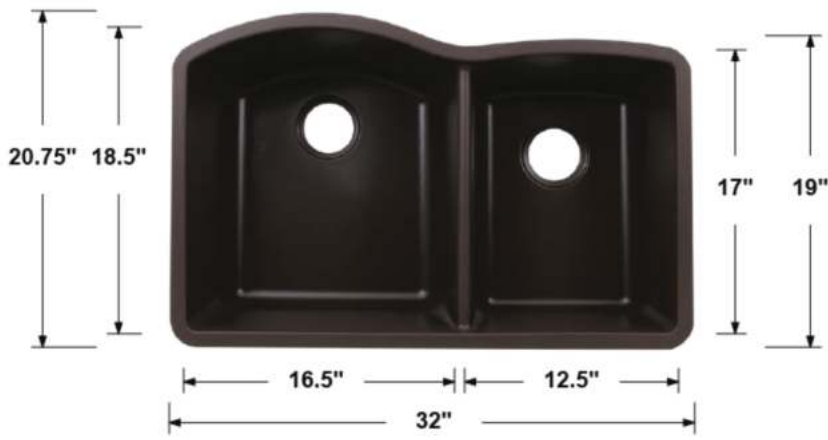

SINK & FAUCET

GRANITE COMPOSITE SINK

-  White
-  Gray
-  Black
-  Bisque
-  Coffee

TCF-GC-6040

Overall Dimensions: 32" x 20.75"/19" x 9.5"
 Inside Dimensions: 30" x 18.5"/17" x 9"
 Drain Size: 3.5"
 Installation Type: Undermount