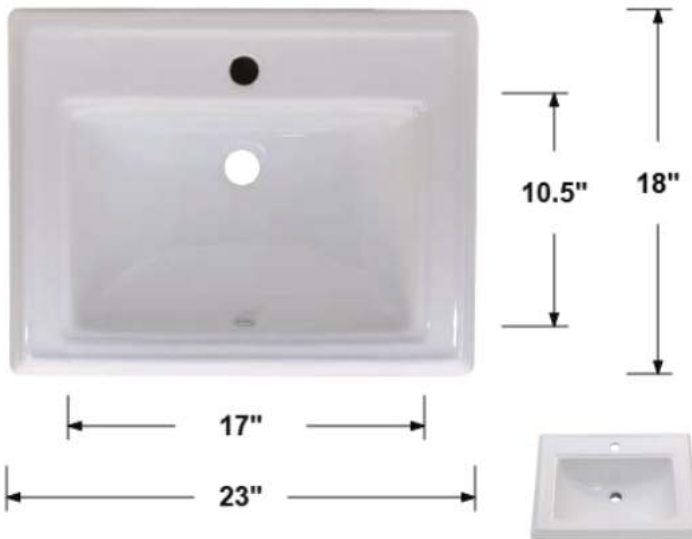

TCF-DI-RS

Overall Dimensions: 23" x 18" x 8.5"
Inside Dimensions: 17" x 10.5" x 6"
Drain Size: 1.75"
Installation Type: Drop-in / Vessel Bowl
Shape: Rectangular
Material: Ceramic
Overflow: Front Side Overflow
Template: Without