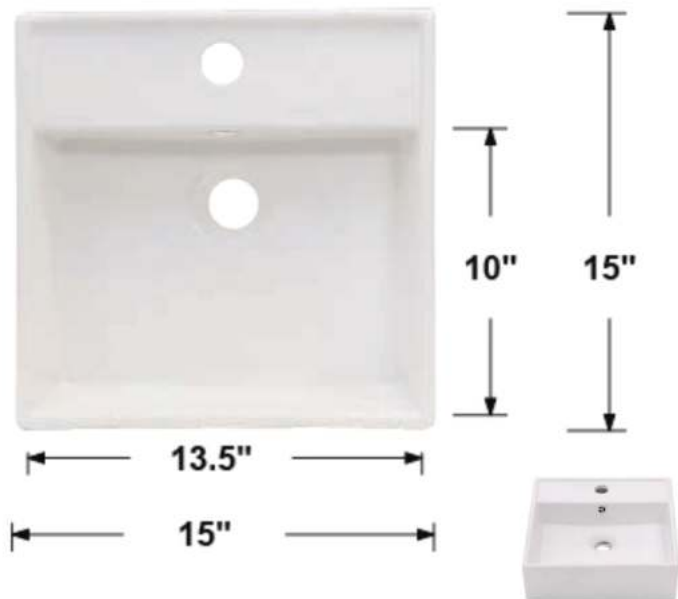

TCF-V1

Overall Dimensions: 15" x 15" x 5"
Inside Dimensions: 13.5" x 10" x 3"
Drain Size: 1.75"
Installation Type: Wallmount / Vessel
Bowl Shape: Rectangular
Material: Ceramic
Overflow: Back Side Overflow
Template: Without