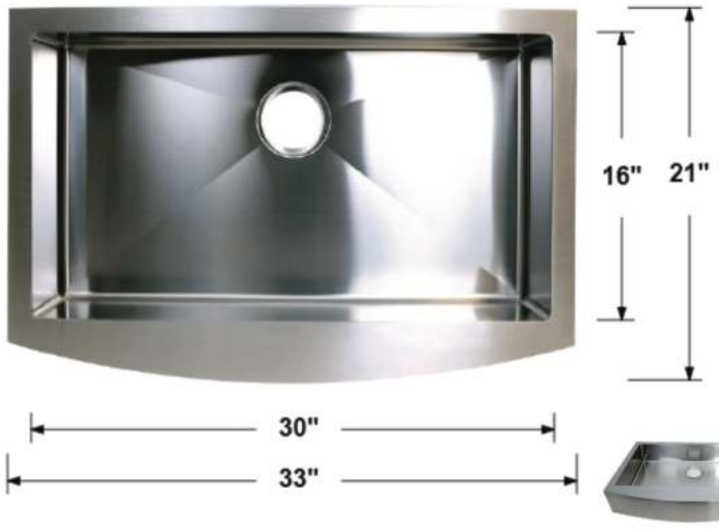

TCF-TM-FARM-30-SINGLE

Overall Dimensions: 30" x 21" x 10"
 Inside Dimensions: 21" x 16" x 9.5"
 Apron Height: 9"
 Sink Depth: 9.5"
 Drain Size: 3.5"
 Installation Type: Farmhouse / Undermount
 Finish: Brushed Nickel
 Inside Corner: Curved (Radius: R10)
 Material: 304 Stainless Steel
 Thickness: 16 Gauge
 Overflow: Without
 Template: Included
 Clips: Without

TCF-TM-FARM-33-SINGLE

Overall Dimensions: 33" x 21" x 10"
 Inside Dimensions: 30" x 16" x 9.5"
 Apron Height: 9"
 Sink Depth: 9.5"
 Drain Size: 3.5"
 Installation Type: Farmhouse / Undermount
 Finish: Brushed Nickel
 Inside Corner: Curved (Radius: R10)
 Material: 304 Stainless Steel
 Thickness: 16 Gauge
 Overflow: Without
 Template: Included
 Clips: Without

TCF-TM-FARM-36-SINGLE

Overall Dimensions: 36" x 21" x 10"
 Inside Dimensions: 33" x 16" x 9.5"
 Apron Height: 9"
 Sink Depth: 9.5"
 Drain Size: 3.5"
 Installation Type: Farmhouse / Undermount
 Finish: Brushed Nickel
 Inside Corner: Curved (Radius: R10)
 Material: 304 Stainless Steel
 Thickness: 16 Gauge
 Overflow: Without
 Template: Included
 Clips: Without

TCF-FH-FARM-ZERO32

Overall Dimensions: 32.75" x 20" x 10"
 Inside Dimensions: 29.75" x 16" x 9.5"
 Apron Height: 10"
 Sink Depth: 9.5"
 Drain Size: 3.5"
 Installation Type: Farmhouse / Undermount
 Finish: Brushed Nickel
 Inside Corner: Curved (Radius: R10)
 Material: 304 Stainless Steel
 Thickness: 16 Gauge
 Overflow: Without
 Template: Included
 Clips: Without