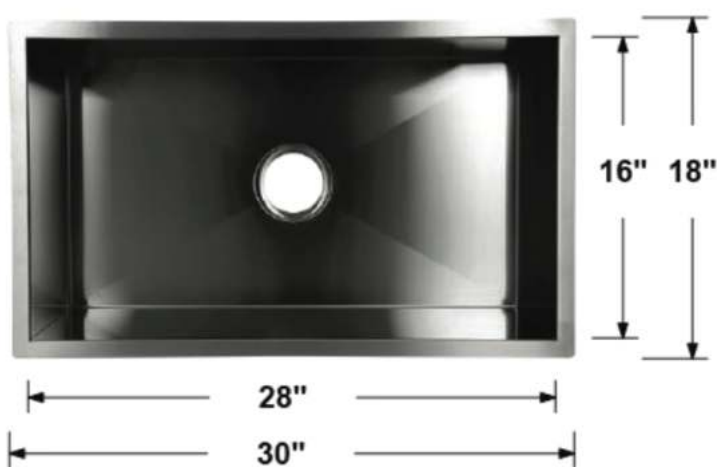

TCF-TR-ZERO-Single

Overall Dimensions: 30" x 18" x 10.5"
Inside Dimensions: 28" x 16" x 10"
Drain Size: 3.5"
Installation Type: Undermount
Finish: Brushed Nickel
Inside Corner: Zero Radius (R0)
Material: 304 Stainless Steel
Thickness: 16 Gauge
Overflow: Without
Template: Without
Clips: Without