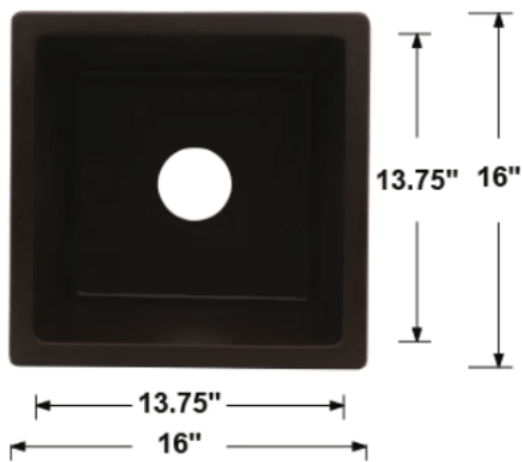

- White
- Gray
- Black
- Bisque
- Coffee

TCF-GC-SQUARE

Overall Dimensions: 16" x 16" x 8"
Inside Dimensions: 13.75" x 13.75" x 7.5"
Drain Size: 3.5"
Installation Type: Undermount

Inside Corner: Curved (Radius: R10)
Material: Granite Composite
(Granite 80%, Acrylic 20%)
Overflow: Without
Template: Included
Clips: Included