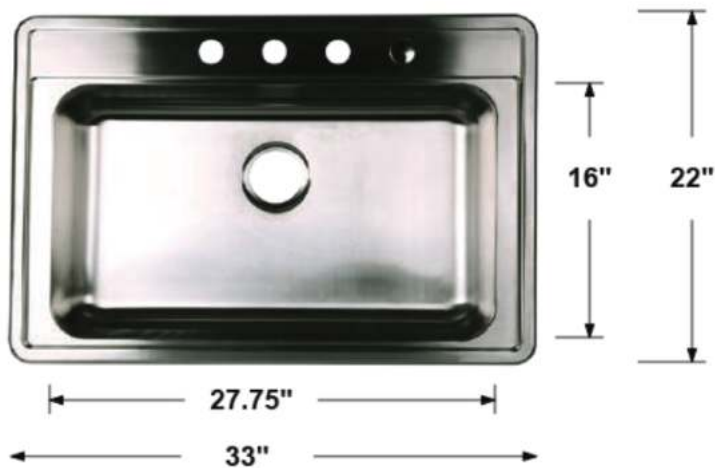

TCF-D78-ADA

Overall Dimensions: 33" x 22" x 5.5"
Inside Dimensions: 27.75" x 16" x 5"
ADA-Compliant
Drain Size: 3.5"
Faucet Holes: 4 Faucet Holes, 8" Center
Installation Type: Drop-in
Finish: Brushed Nickel
Inside Corner: Round
Material: 304 Stainless Steel
Thickness: 20 Gauge
Overflow: Without
Template: Without
Clips: Included