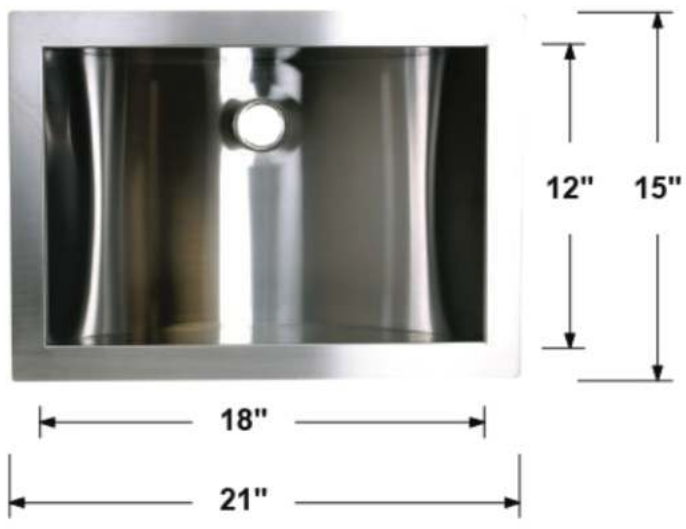

TCF-SS21

Overall Dimensions: 21" x 15" x 7.5"
Inside Dimensions: 18" x 12" x 7"
Drain Size: 1.75"
Installation Type: Undermount / Drop-in
Finish: Brushed Nickel
Bowl Shape: Rectangular
Material: 304 Stainless Steel
Thickness: 18 Gauge
Overflow: Without
Template: Included
Clips: Included