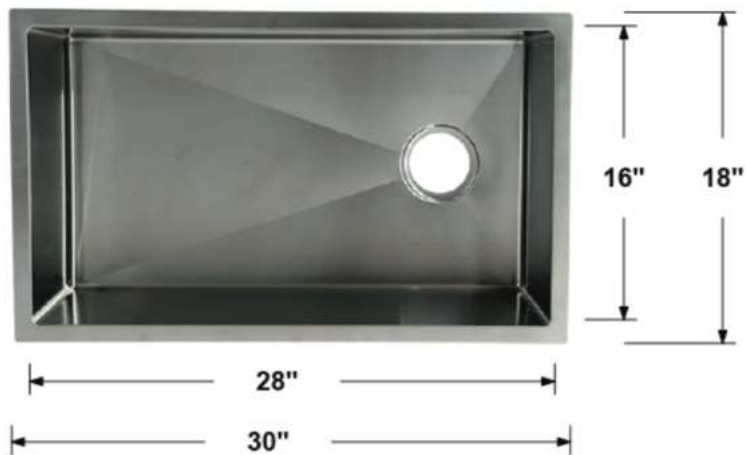

TCF-ML-ZERO-200

Overall Dimensions: 30" x 18" x 9.5"
Inside Dimensions: 28" x 16" x 9"
Drain Size: 3.5"
Installation Type: Undermount
Finish: Brushed Nickel
Inside Corner: Curved (Radius: R10)
Material: 304 Stainless Steel
Thickness: 16 Gauge
Overflow: Without
Template: Without
Clips: Without