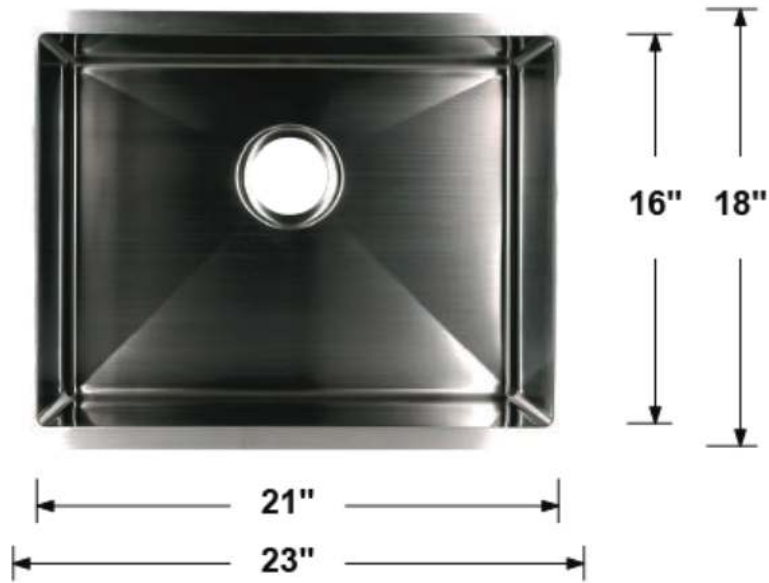

TCF-H48-ADA

Overall Dimensions: 23" x 18" x 6"
Inside Dimensions: 21" x 16" x 5.5"
ADA-Compliant
Drain Size: 3.5"
Installation Type: Undermount
Finish: Brushed Nickel
Inside Corner: Curved (Radius: R10)
Material: 304 Stainless Steel
Thickness: 16 Gauge
Overflow: Without
Template: Without
Clips: Without