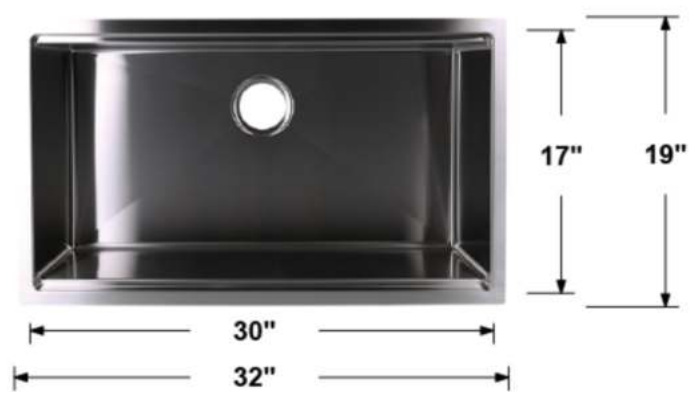

WORKSTATION UNDERMOUNT STAINLESS STEEL SINK

SINGLE BOWL

TCF-85

Overall Dimensions: 32" x 19" x 10.5"
 Inside Dimensions: 30" x 17" x 10"

TCF-86

Overall Dimensions: 50" x 19" x 10.5"
 Inside Dimensions: 48" x 17" x 10"