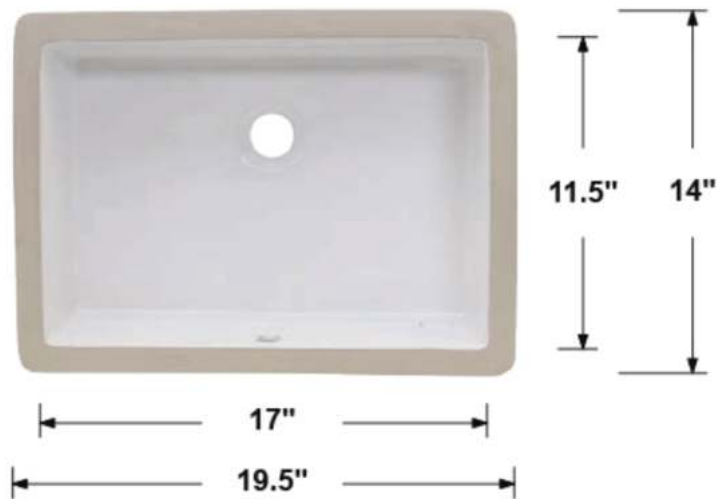

TCF-1914

Overall Dimensions: 19.5" x 14" x 6.75"
Inside Dimensions: 17" x 11.5" x 4.5"
Drain Size: 1.75"
Installation Type: Undermount
Bowl Shape: Rectangular
Material: Ceramic
Overflow: Front Side Overflow
Template: Included