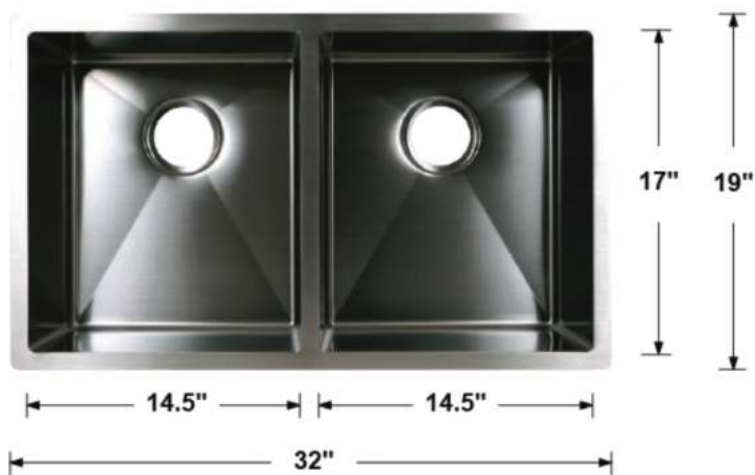

TCF-MA-ZERO-5050

Overall Dimensions: 32" x 19" x 10.5"
Inside Dimensions: 30" x 17" x 10"
Drain Size: 3.5"
Installation Type: Undermount
Finish: Brushed Nickel
Inside Corner: Curved (Radius: R10) /
Zero Radius (R0)
Material: 304 Stainless Steel
Thickness: 16 Gauge
Overflow: Without
Template: Without
Clips: Without