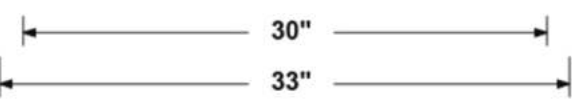

TCF-AS-FARM36-5050

Overall Dimensions: 33" x 21" x 6"
Inside Dimensions: 30" x 16" x 5.5"
Apron Height: 6"
Sink Depth: 5.5"
Drain Size: 3.5"
Installation Type: Farmhouse / Undermount
Finish: Brushed Nickel
Inside Corner: Curved (Radius: R10)
Material: 304 Stainless Steel
Thickness: 16 Gauge
Overflow: Without
Template: Included
Clips: Without