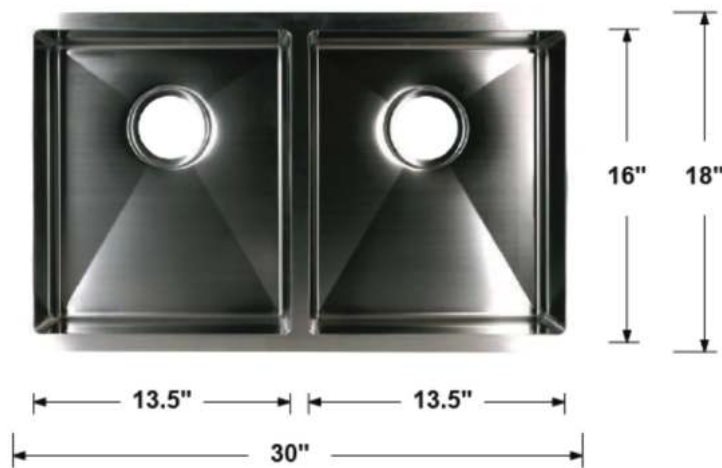

TCF-H88-ADA

Overall Dimensions: 30" x 18" x 6"
Inside Dimensions: 28" x 16" x 5.5"
ADA-Compliant
Drain Size: 3.5"
Installation Type: Undermount
Finish: Brushed Nickel
Inside Corner: Curved (Radius: R10)
Material: 304 Stainless Steel
Thickness: 16 Gauge
Overflow: Without
Template: Without
Clips: Without