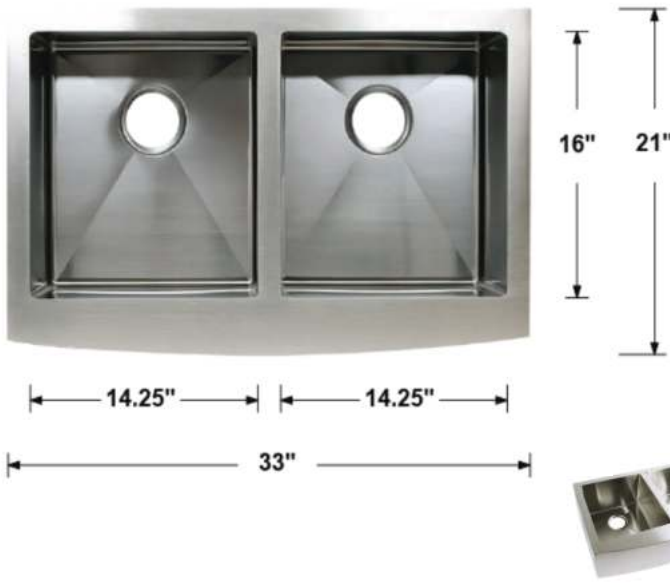

TCF-AS-FARM33-5050

Overall Dimensions: 33" x 21" x 10"
Inside Dimensions: 30" x 16" x 9.5"
Apron Height: 9"
Sink Depth: 9.5"
Drain Size: 3.5"
Installation Type: Undermount
Finish: Brushed Nickel
Inside Corner: Round
Material: 304 Stainless Steel
Thickness: 18 Gauge / 16 Gauge
Overflow: Without
Template: Included
Clips: Without