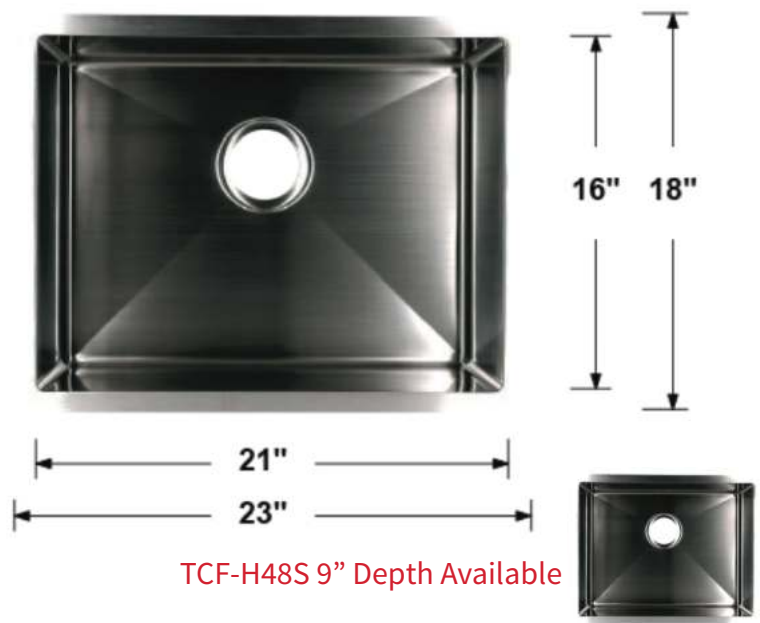

TCF-H48S 9" Depth Available

TCF-NC-ZERO-101

Overall Dimensions: 23" x 18" x 10.5"
Inside Dimensions: 21" x 16" x 10"
Drain Size: 3.5"
Installation Type: Undermount
Finish: Brushed Nickel
Inside Corner: Curved (Radius: R10) / Zero Radius (R0)
Material: 304 Stainless Steel
Thickness: 16 Gauge
Overflow: Without
Template: Without
Clips: Without