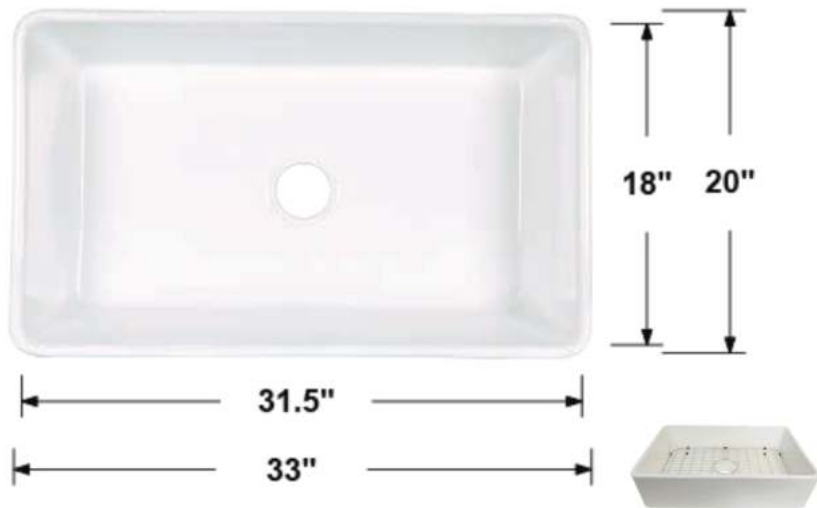

TCF-FC7

Overall Dimensions: 33" x 20" x 8.75"
Inside Dimensions: 31.5" x 18" x 7"
Drain Size: 3.5"
Installation Type: Farmhouse Apron Front Sink
Bowl Shape: Rectangular
Material: Porcelain
Bottom Grid: Included
Overflow: Without
Template: Without