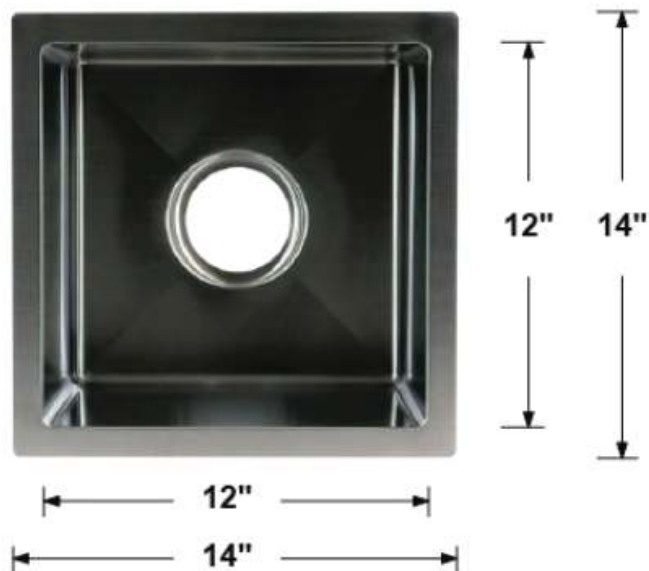

TCF-H24

Overall Dimensions: 14" x 14" x 8.5"
Inside Dimensions: 12" x 12" x 8"
Drain Size: 3.5"
Installation Type: Undermount
Finish: Brushed Nickel
Inside Corner: Curved (Radius: R10)
Material: 304 Stainless Steel
Thickness: 16 Gauge
Overflow: Without
Template: Without
Clips: Without