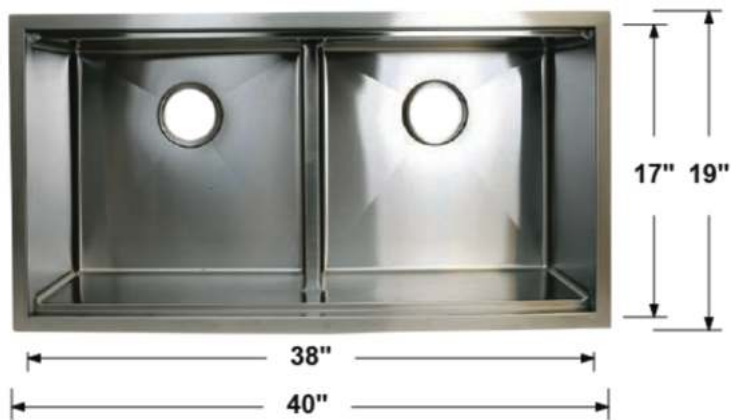

TCF-87

Overall Dimensions: 72" x 19" x 10.5"
 Inside Dimensions: 70" x 17" x 10"

Overall Dimensions: 72" x 19" x 10.5"
 Inside Dimensions: 70" x 17" x 10"

DOUBLE BOWL WITH LOW DIVIDE

TCF-5050X32

Overall Dimensions: 32" x 19" x 10.5"
 Inside Dimensions: 30" x 17" x 10"

TCF-5050X36

Overall Dimensions: 36" x 19" x 10.5"
 Inside Dimensions: 34" x 17" x 10"

TCF-5050X40

Overall Dimensions: 40" x 19" x 10.5"
 Inside Dimensions: 38" x 17" x 10"
 Drain Size: 3.5"
 Installation Type: Undermount
 Bowl Shape: Rectangular
 Finish: Brushed Nickel
 Inside Corner: Curved (Radius: R10)
 Material: 304 Stainless Steel
 Thickness: 16 Gauge
 Overflow: Without
 Template: Included