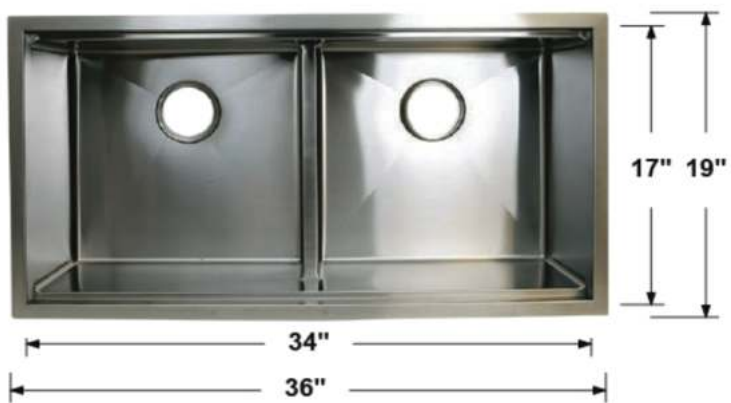

TCF-87

Overall Dimensions: 72" x 19" x 10.5"
 Inside Dimensions: 70" x 17" x 10"

Overall Dimensions: 72" x 19" x 10.5"
 Inside Dimensions: 70" x 17" x 10"

DOUBLE BOWL WITH LOW DIVIDE

TCF-5050X32

Overall Dimensions: 32" x 19" x 10.5"
 Inside Dimensions: 30" x 17" x 10"

TCF-5050X36

Overall Dimensions: 36" x 19" x 10.5"
 Inside Dimensions: 34" x 17" x 10"

TCF-5050X40

Overall Dimensions: 40" x 19" x 10.5"
 Inside Dimensions: 38" x 17" x 10"
 Drain Size: 3.5"
 Installation Type: Undermount
 Bowl Shape: Rectangular
 Finish: Brushed Nickel
 Inside Corner: Curved (Radius: R10)
 Material: 304 Stainless Steel
 Thickness: 16 Gauge
 Overflow: Without
 Template: Included