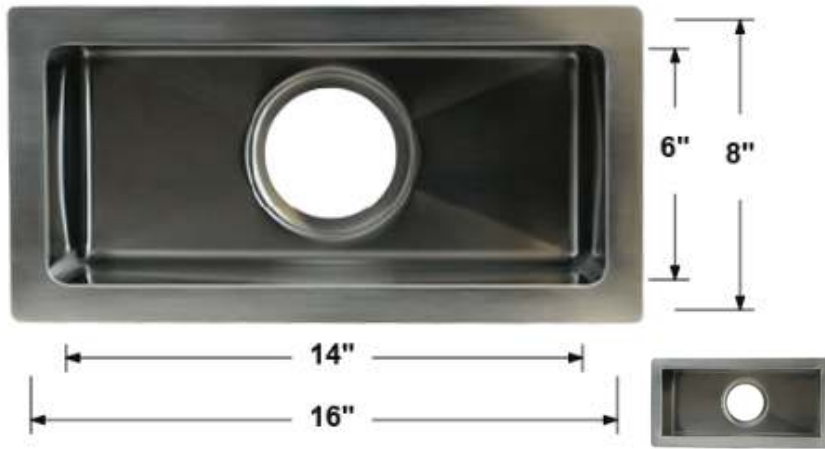

TCF-H11

Overall Dimensions: 16" x 8" x 6.5"
Inside Dimensions: 14" x 6" x 6"
Drain Size: 3.5"
Installation Type: Undermount
Finish: Brushed Nickel
Inside Corner: Zero Radius
Material: 304 Stainless Steel
Thickness: 16 Gauge
Overflow: Without
Template: Included
Clips: Included