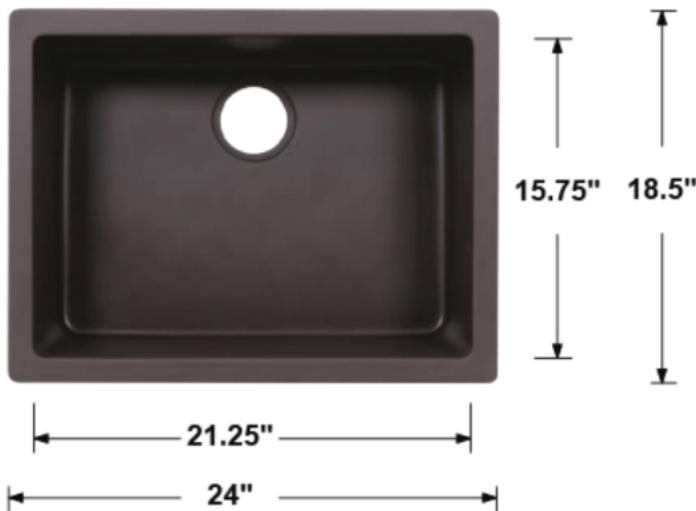

- White
- Gray
- Black
- Bisque
- Coffee

TCF-GC-UTILITY

Overall Dimensions: 24" x 18.5" x 8"
Inside Dimensions: 21.25" x 15.75" x 7.5"
Drain Size: 3.5"
Installation Type: Undermount
Inside Corner: Curved (Radius: R10)

Material: Granite Composite (Granite 80%, Acrylic 20%)
Overflow: Without
Template: Included
Clips: Included