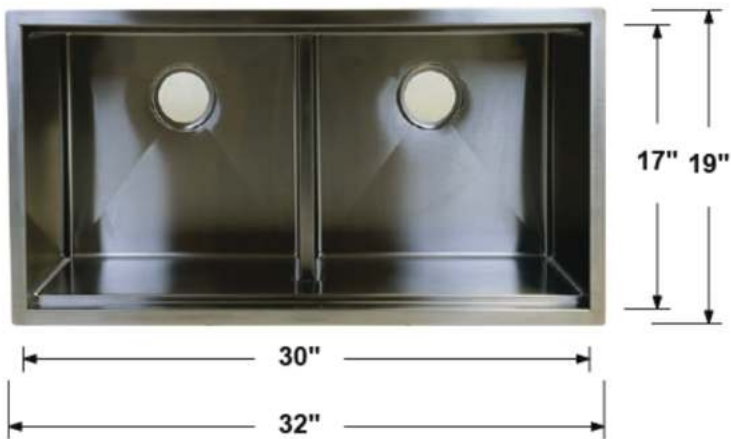

DOUBLE BOWL WITH LOW DIVIDE

TCF-5050X32

Overall Dimensions: 32" x 19" x 10.5"
Inside Dimensions: 30" x 17" x 10"