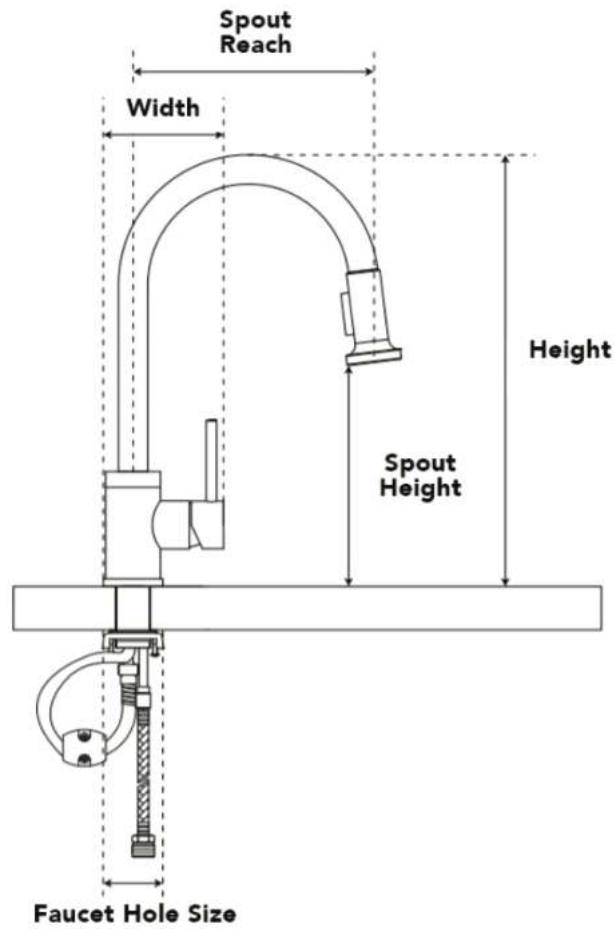

TCF-K306002

Brushed Nickel

Height:	13"	Max. Deck Thickness:	2"
Width:	3"	Faucet Hole Size:	1.25"
Spout Reach:	6.5"	Installation:	Single Hole
Spout Height:	9"	Deck Plate:	Without