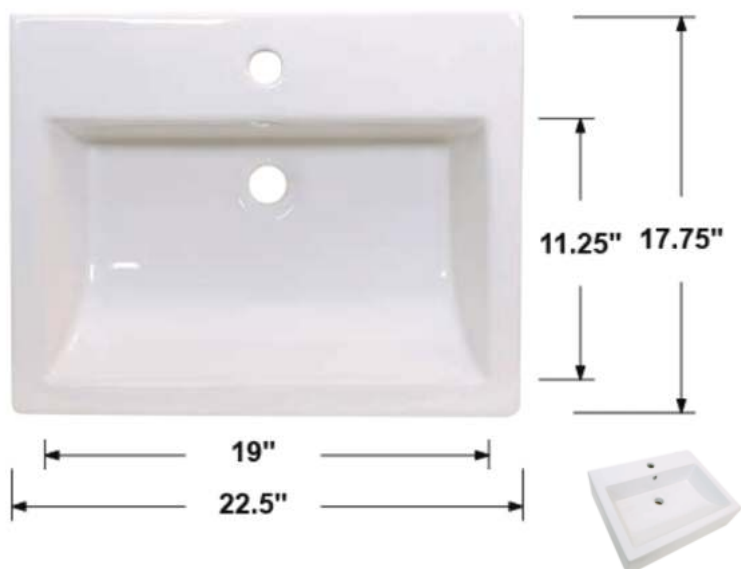

TCF-V3

Overall Dimensions: 22.5" x 17.75" x 6.25"
Inside Dimensions: 19" x 11.25" x 4.5"
Drain Size: 1.75"
Installation Type: Wallmount / Vessel
Bowl Shape: Rectangular
Material: Ceramic
Overflow: Back Side Overflow
Template: Without