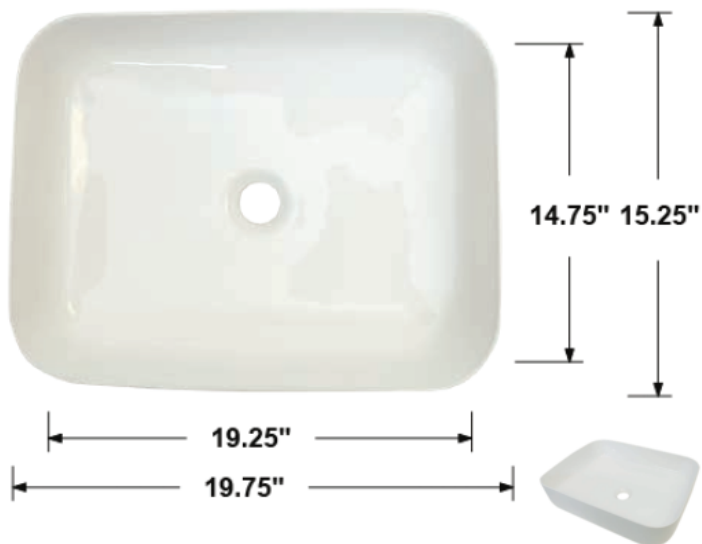

TCF-SV1

Overall Dimensions: 19.75" x 15.25" x 5.5"
Inside Dimensions: 19.25" x 14.75" x 4.5"
Drain Size: 1.75"
Installation Type: Vessel
Bowl Shape: Rectangular
Material: Ceramic
Overflow: Without
Template: Without