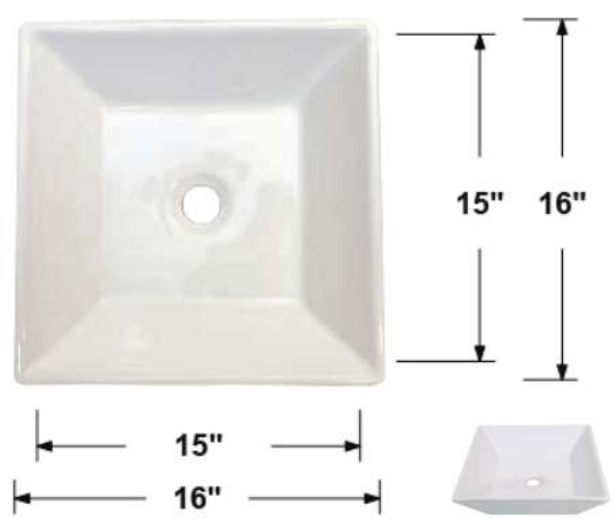

TCF-VX5

Overall Dimensions: 16" x 16" x 4.5"
Inside Dimensions: 15" x 15" x 3.5"
Drain Size: 1.75"
Installation Type: Vessel
Bowl Shape: Rectangular
Material: Ceramic
Overflow: Without
Template: Without