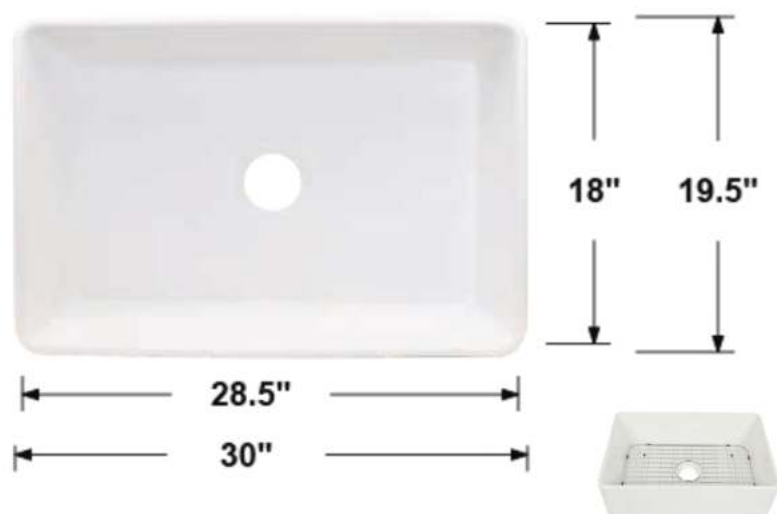

TCF-FC3

Overall Dimensions: 30" x 19.5" x 8.5"
Inside Dimensions: 28.5" x 18" x 7"
Drain Size: 3.5"
Installation Type: Farmhouse Apron Front Sink
Bowl Shape: Rectangular
Material: Porcelain
Bottom Grid: Included
Overflow: Without
Template: Without