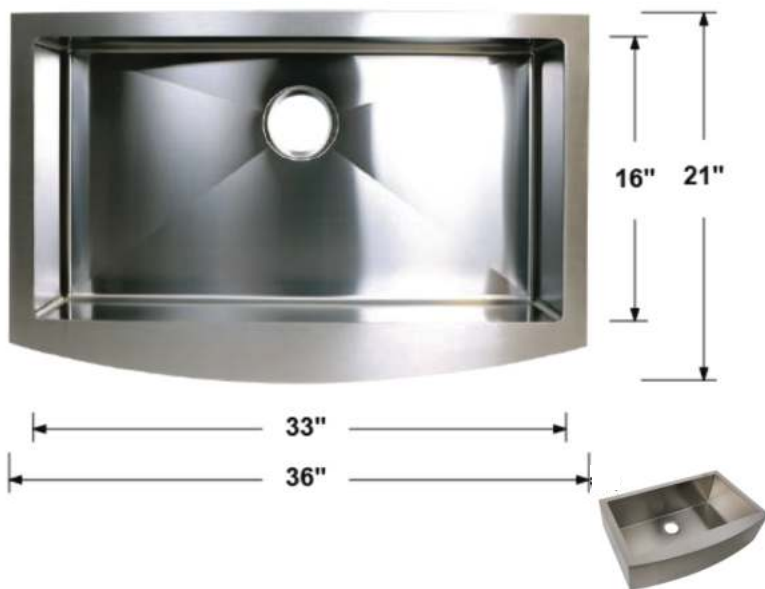

TCF-TM-FARM-36-SINGLE

Overall Dimensions: 36" x 21" x 10"
Inside Dimensions: 33" x 16" x 9.5"
Apron Height: 9"
Sink Depth: 9.5"
Drain Size: 3.5"
Installation Type: Farmhouse / Undermount
Finish: Brushed Nickel
Inside Corner: Curved (Radius: R10)
Material: 304 Stainless Steel
Thickness: 16 Gauge
Overflow: Without
Template: Included
Clips: Without