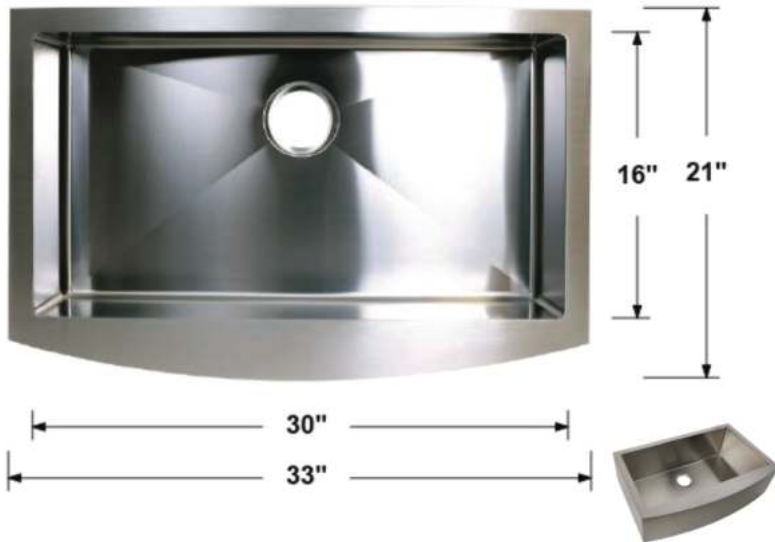

TCF-TM-FARM-33-SINGLE

Overall Dimensions: 33" x 21" x 10"
Inside Dimensions: 30" x 16" x 9.5"
Apron Height: 9"
Sink Depth: 9.5"
Drain Size: 3.5"
Installation Type: Farmhouse / Undermount
Finish: Brushed Nickel
Inside Corner: Curved (Radius: R10)
Material: 304 Stainless Steel
Thickness: 16 Gauge
Overflow: Without
Template: Included
Clips: Without