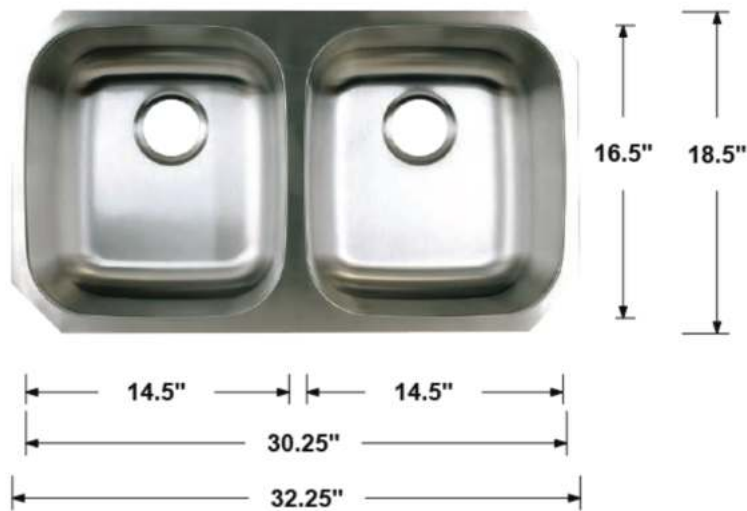

TCF-88-ADA

Overall Dimensions: 32.25" x 18.5" x 5.5"
Inside Dimensions: 30.25" x 16.5" x 5"
ADA-Compliant
Drain Size: 3.5"
Installation Type: Undermount
Finish: Brushed Nickel
Inside Corner: Round
Material: 304 Stainless Steel
Thickness: 18 Gauge
Overflow: Without
Template: Included
Clips: Without