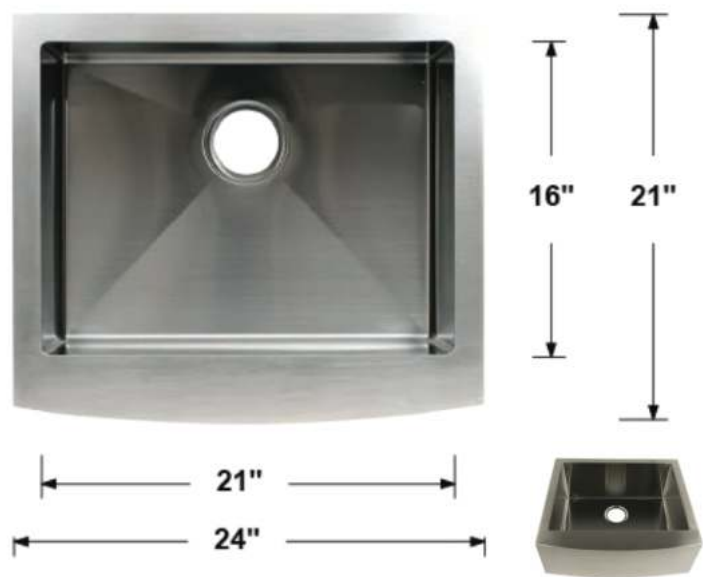

Overall Dimensions: 32" x 19.5" x 9.5"
 Inside Dimensions: 29.5" x 17" x 9"
 Drain Size: 3.5"
 Installation Type: Undermount
 Inside Corner: Curved (Radius: R10)

Material:
 Overflow:
 Template:
 Clips:

Overall Dimensions: 24" x 18.5" x 8"
 Inside Dimensions: 21.25" x 15.75" x 7.5"
 Drain Size: 3.5"
 Installation Type: Undermount
 Inside Corner: Curved (Radius: R10)

Material: Granite Composite (Granite 80%, Acrylic 20%)
 Overflow: Without
 Template: Included
 Clips: Included

TCF-TR-ZERO-Single

Overall Dimensions: 30" x 18" x 10.5"
 Inside Dimensions: 28" x 16" x 10"
 Drain Size: 3.5"
 Installation Type: Undermount
 Finish: Brushed Nickel
 Inside Corner: Zero Radius (R0)
 Material: 304 Stainless Steel
 Thickness: 16 Gauge
 Overflow: Without
 Template: Without
 Clips: Without

FARMHOUSE APRON FRONT STAINLESS STEEL SINK

TCF-TR-FARM-UTILITY

Overall Dimensions: 24" x 21" x 10"
 Inside Dimensions: 21" x 16" x 9.5"
 Apron Height: 9"
 Sink Depth: 9.5"
 Drain Size: 3.5"
 Installation Type: Farmhouse / Undermount
 Finish: Brushed Nickel
 Inside Corner: Curved (Radius: R10)
 Material: 304 Stainless Steel
 Thickness: 16 Gauge
 Overflow: Without
 Template: Included
 Clips: Without