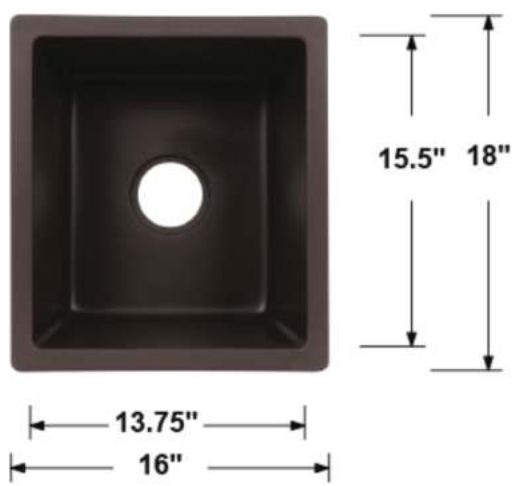

TCF-GC-CIRCLE

Overall Dimensions: 17" x 17" x 7.5"
Inside Dimensions: 15" x 15" x 7"
Drain Size: 3.5"
Installation Type: Undermount
Inside Corner: Curved (Radius: R10)

Material: Granite Composite
(Granite 80%, Acrylic 20%)
Overflow: Without
Template: Included
Clips: Included