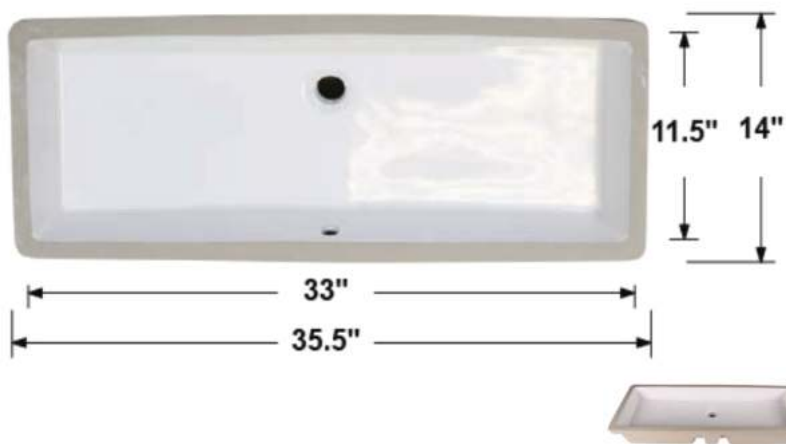

TCF-DWM

Overall Dimensions: 35.5" x 14" x 6.25"
Inside Dimensions: 33" x 11.5" x 4"
Drain Size: 1.75"
Installation Type: Undermount
Bowl Shape: Rectangular
Material: Ceramic
Overflow: Front Side Overflow
Template: Without