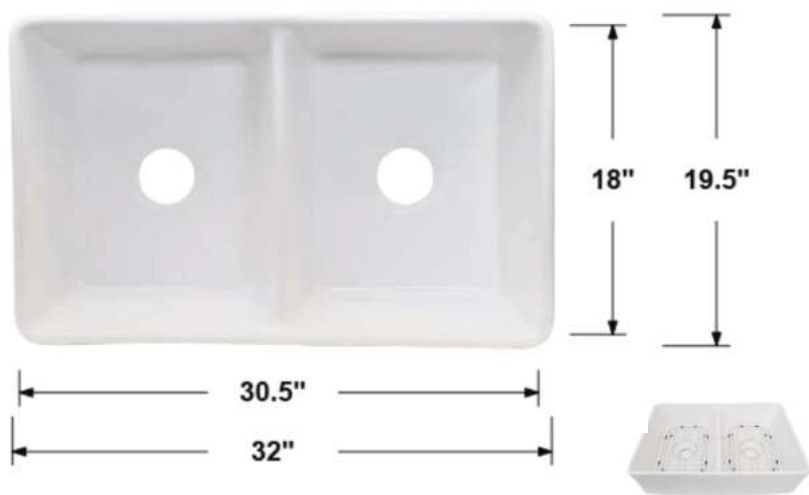

TCF-ADA-VS 

Overall Dimensions: 20" x 14" x 5"
 Inside Dimensions: 18" x 12" x 3.25"
 Drain Size: 1.75"
 Installation Type: Undermount
 Bowl Shape: Rectangular
 Material: Ceramic
 Overflow: Back Side Overflow
 Template: Included

FARMHOUSE APRON FRONT PORCELAIN SINK

TCF-FC1

Overall Dimensions: 30" x 20" x 10"
 Inside Dimensions: 28.5" x 18" x 7"
 Drain Size: 3.5"
 Installation Type: Farmhouse Apron Front Sink
 Bowl Shape: Rectangular
 Material: Porcelain
 Bottom Grid: Included
 Overflow: Without
 Template: Without