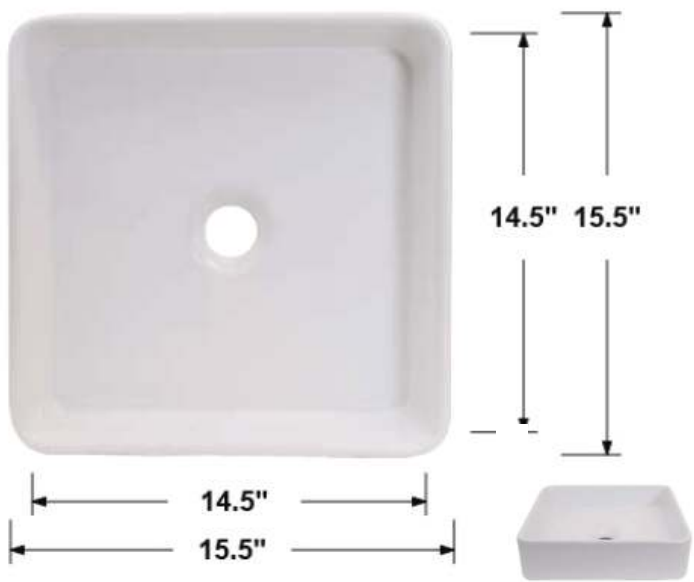

TCF-V15

Overall Dimensions: 15.5" x 15.5" x 4"
Inside Dimensions: 14.5" x 14.5" x 3"
Drain Size: 1.75"
Installation Type: Vessel
Bowl Shape: Rectangular
Material: Ceramic
Overflow: Without
Template: Without