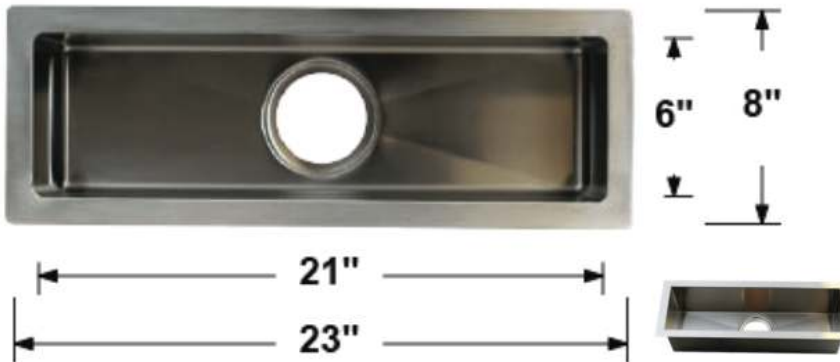

TCF-H12R

Overall Dimensions: 23" x 8" x 6.5"
Inside Dimensions: 21" x 6" x 6"
Drain Size: 3.5"
Installation Type: Undermount
Finish: Brushed Nickel
Inside Corner: Curved (Radius: R10)
Material: 304 Stainless Steel
Thickness: 16 Gauge
Overflow: Without
Template: Included
Clips: Included

LS-H12 Zero Radius Version