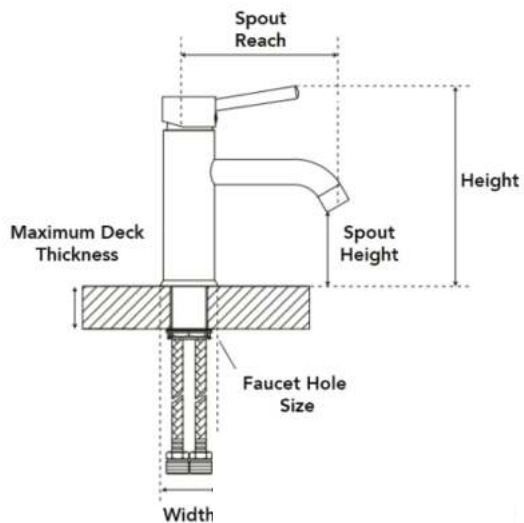

TCF-BF1

Chrome and White

Height: 6"
Width: 2"
Spout Reach: 5.5"
Spout Height: 4.25"

Max. Deck Thickness: 2"
Faucet Hole Size: 1.25"
Installation: Single Hole
Pop-up Drain: With Overflow
Deck Plate: Without