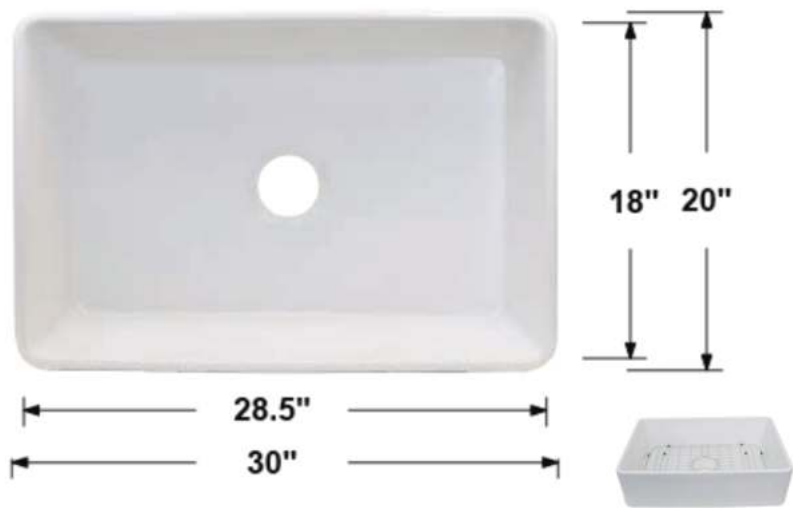

TCF-FC1

Overall Dimensions: 30" x 20" x 10"
Inside Dimensions: 28.5" x 18" x 7"
Drain Size: 3.5"
Installation Type: Farmhouse Apron Front Sink
Bowl Shape: Rectangular
Material: Porcelain
Bottom Grid: Included
Overflow: Without
Template: Without