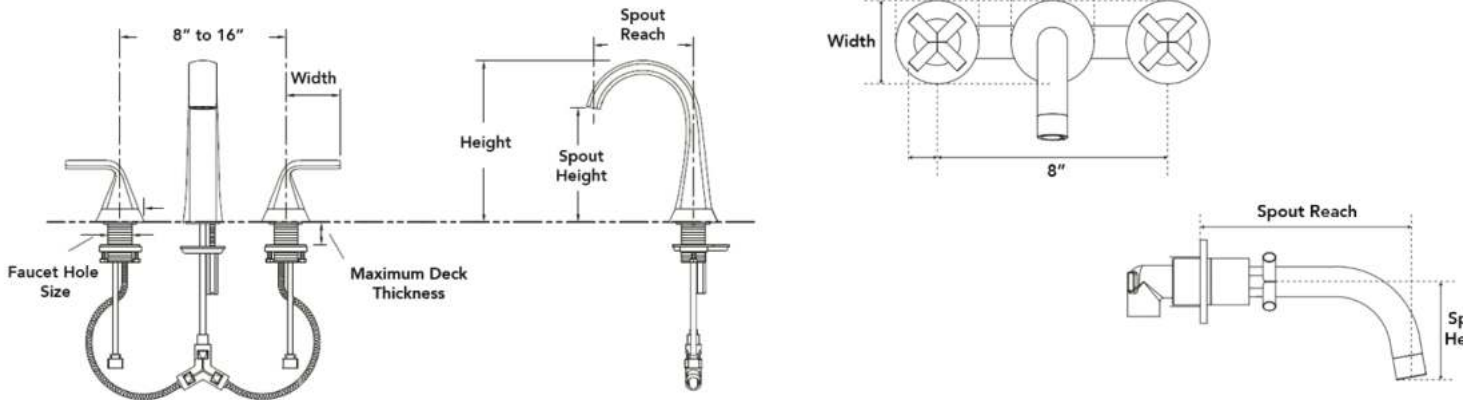

*For Widespread Faucets