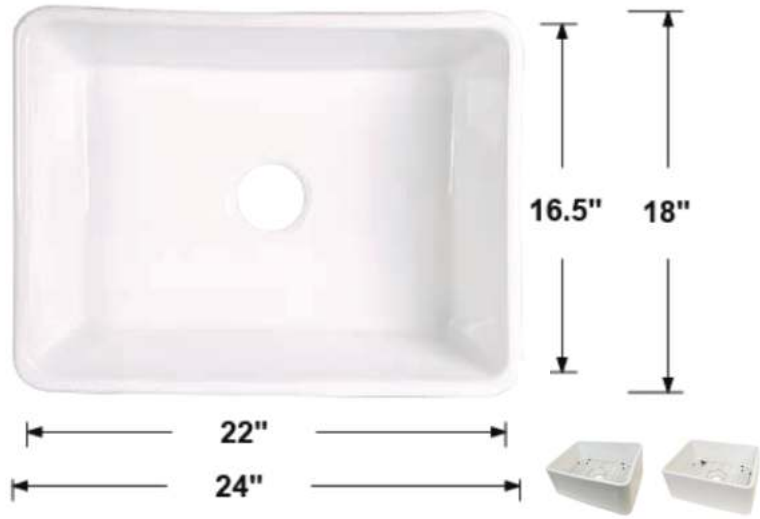

TCF-FC6

Overall Dimensions: 24" x 18" x 10"
Inside Dimensions: 22" x 16.5" x 7"
Drain Size: 3.5"
Installation Type: Farmhouse Apron Front Sink
Bowl Shape: Rectangular
Material: Porcelain
Bottom Grid: Included
Overflow: Without
Template: Without