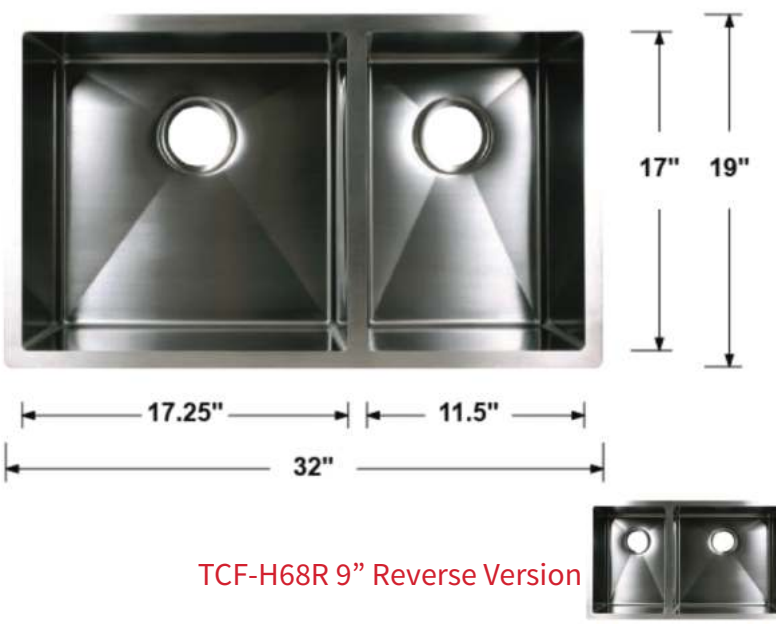

TCF-H68R 9" Reverse Version

TCF-SD-ZERO-6040

Overall Dimensions: 32" x 19" x 10.5"
Inside Dimensions: 30" x 17" x 10"
Drain Size: 3.5"
Installation Type: Undermount
Finish: Brushed Nickel
Inside Corner: Curved (Radius: R10) / Zero Radius (R0)
Material: 304 Stainless Steel
Thickness: 16 Gauge
Overflow: Without
Template: Without
Clips: Without